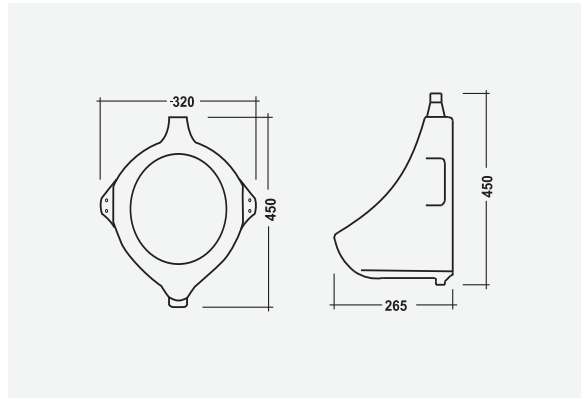

▶ FRANCO  
500x400x135mm

▶ INOX  
430x320x120mm

▶ BLOOM  
485x370x130mm

▶ VITARA  
600x380x115mm

▶ **CELIO**  
420x420x140mm

▶ **IRIS**  
400x305x120mm

▶ **RETRO**  
355x355x155mm

▶ **MINI-SHALLOW**  
350x265x135mm

▶ DANE  
465x365x135mm

▶ SLEEK  
415x220x115mm

▶ FUSION  
380x265x125mm

▶ CANON  
375x250x150mm

▶ RUPA  
450x360x180mm

▶ CHIPRA  
445x330x220mm

▶ SOBER  
470x345x180mm

▶ ROMEO  
420x340x140mm

▶ 16"x16" CORNER

▶ NEW CORNER  
350x400x145mm

▶ SHIP  
420x430x150mm

▶ **CAPSULE**  
335x340x510mm

▶ **SMALL URINAL**  
400x250x290mm

▶ **LARGE URINAL**  
590x350x370mm

▶ **FLAT BACK URINAL**  
320x265x450mm