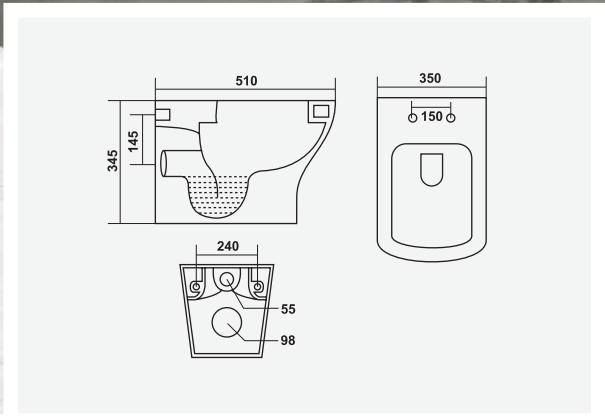

Soft Close Seat Cover

▶ **TANGO**  
485x345x310mm

Soft Close Seat Cover

**BRAVO**  
510x350x345mm

**STUD**  
515x370x370mm

**KALISH**  
470x350x350

**INFERNO**  
495x350x355mm

▶ ALFA  
490x360x390mm