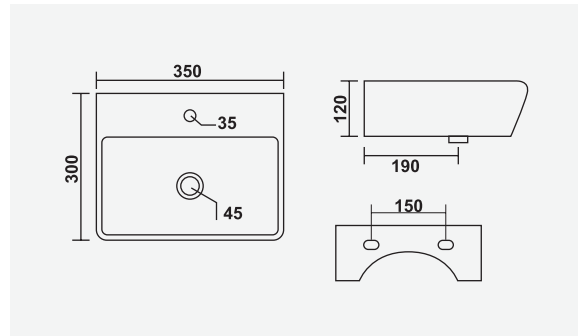

▶ VANITY  
600x450mm

▶ LAVA  
600x450x130mm

▶ PRINCE  
600x380x135mm

▶ BOSSY  
600x450x130mm

▶ PETAL  
550x390x160mm

▶ **ORBIT**  
480x390x120mm

▶ **SQUARO**  
405x405x150mm

▶ **SHALLOW**  
415x345x180mm

▶ **CLAY**  
420x420x145mm

▶ **XENO**  
350x300x120mm

▶ **RAINBOW**  
415x415x125mm

▶ CRUZE  
525x335x125mm

▶ CAMPUS  
475x395x125mm

▶ SOLO  
400x285x160mm

▶ MAFIA  
625x405x95mm

▶ STENZA  
410x410x120mm

▶ FRANCO  
500x400x135mm

▶ INOX  
430x320x120mm

▶ BLOOM  
485x370x130mm

▶ VITARA  
600x380x115mm

▶ **CELIO**  
420x420x140mm

▶ **IRIS**  
400x305x120mm

▶ **RETRO**  
355x355x155mm

▶ **MINI-SHALLOW**  
350x265x135mm