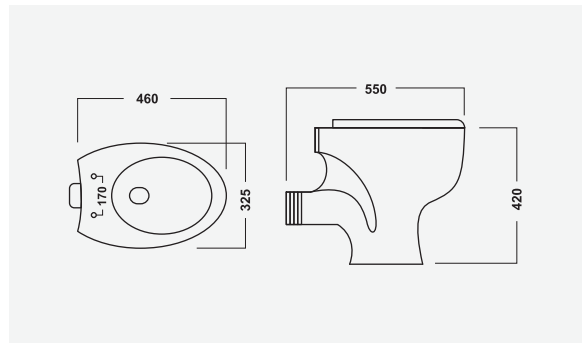

- Soft Close Seat Cover

▶ ATHENA  
545x350x395mm  
S-Trap | P-Trap

▶ ITALIA - EWC  
520x240x390mm  
S-Trap

▶ SELVO - EWC  
550x360x390mm  
S-Trap

▶ RUBIA E.W.C.  
460x325x420mm  
P-Trap

▶ RUBIA E.W.C.  
470x370x410mm  
S-Trap

▶ HARNI -3009  
P-Trap 595x440x360mm  
Anglo Indian E.W.C.

▶ HARNI -3009  
S-Trap 540x460x405mm  
Anglo Indian E.W.C.

Washing hands has never been so stylish and intelligent. Our designs bring out the best of aesthetics and functionality to simple act of the wash.