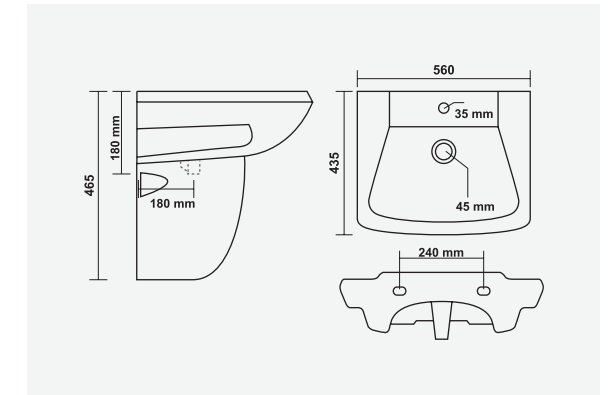

▶ NEPTUNE  
580x465x840mm

▶ **RAJWADI**  
650x510x900mm

▶ **CLASSIC**  
550x420x870mm

▶ **ROMA**  
530x425x860mm

▶ **VINTAGE**  
610x490x870mm

▶ DOLPHIN  
445x525x855mm

▶ SOLDER  
625x450x850mm

▶ WONDER  
585x490x860mm

JUPITER  
620x450x840mm

CRECENT  
600x480x870mm

STEPHY  
570x480x870mm

CITIZEN  
560x470x860mm

▶ **ENTICE**  
595x485x860mm

▶ **FERMI-HF**  
560x435x465mm

▶ **STEPHY-HF**  
570x500x475mm

▶ **ROMA-HF**  
530x435x540mm

GRAVITY  
425x425x850mm

LACTO  
550x455x370mm

CONSIL  
505x415x387mm

When elegance of Bath furniture demands use of right wash basins, your search ends with SCOTLANE. Our Table Top and Wall Hung wash basins serve to beautify any ambience.

▶ VANITY  
600x450mm

▶ LAVA  
600x450x130mm

▶ PRINCE  
600x380x135mm

▶ BOSSY  
600x450x130mm

▶ PETAL  
550x390x160mm

▶ **ORBIT**  
480x390x120mm

▶ **SQUARO**  
405x405x150mm

▶ **SHALLOW**  
415x345x180mm