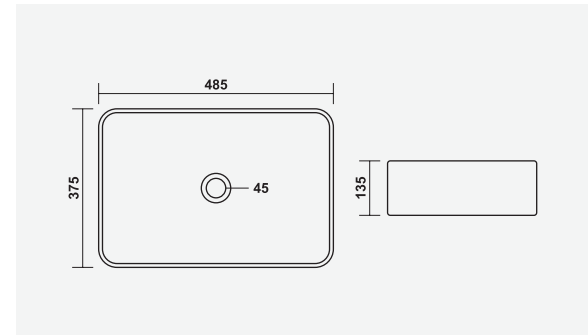

▶ VANITY  
600x450mm

▶ LAVA  
600x450x130mm

▶ PRINCE  
600x380x135mm

▶ BOSSY  
600x450x130mm

▶ PETAL  
550x390x160mm

▶ **ORBIT**  
480x390x120mm

▶ **SQUARO**  
405x405x150mm

▶ **SHALLOW**  
415x345x180mm

▶ FRANCO  
500x400x135mm

▶ INOX  
430x320x120mm

▶ BLOOM  
485x370x130mm

▶ VITARA  
600x380x115mm

▶ **CELIO**  
420x420x140mm

▶ **IRIS**  
400x305x120mm

▶ **RETRO**  
355x355x155mm

▶ **MINI-SHALLOW**  
350x265x135mm

▶ **PLAZA**  
470x365x125mm

LIZA  
550x375x115mm

LINEA  
440x340x115mm

SKY  
485x375x135mm

MINI-IMPERIAL  
365x250x110mm

LUMINA  
480x350x105mm

▶ MANGO  
500x310x170mm

▶ SMILE  
420x330x230mm

▶ DANE  
465x365x135mm

▶ SLEEK  
415x220x115mm

▶ FUSION  
380x265x125mm

▶ CANON  
375x250x150mm

▶ RUPA  
450x360x180mm

▶ CHIPRA  
445x330x220mm

▶ SOBER  
470x345x180mm

▶ ROMEO  
420x340x140mm