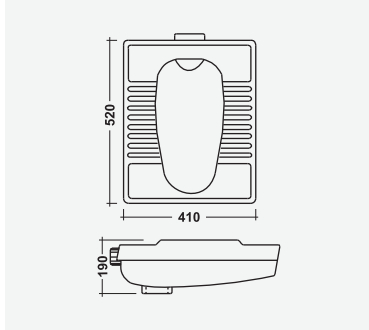

▶ 16"x16" CORNER

▶ NEW CORNER  
350x400x145mm

▶ SHIP  
420x430x150mm

▶ **CAPSULE**  
335x340x510mm

▶ **SMALL URINAL**  
400x250x290mm

▶ **LARGE URINAL**  
590x350x370mm

▶ **FLAT BACK URINAL**  
320x265x450mm

▶ **SQUATTING**  
470x350x100mm

▶ **ORISSA PAN 20'' (AQUA)**

▶ **ORISSA PAN 23''**

▶ **CITY PAN-20''**

▶ **ORISSA PAN 20''**

**KITCHEN SINK LARGE**  
600x480x235mm  
(24"x18"x8")

**KITCHEN SINK**  
560x410x220mm  
(22"x16"x7")