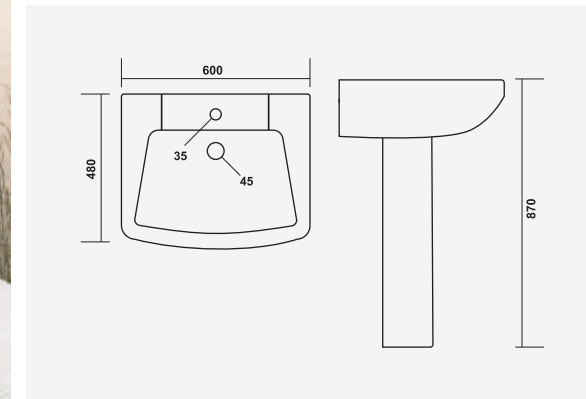

▶ NEPTUNE  
580x465x840mm

▶ **RAJWADI**  
650x510x900mm

▶ **CLASSIC**  
550x420x870mm

▶ **ROMA**  
530x425x860mm

▶ **VINTAGE**  
610x490x870mm

▶ DOLPHIN  
445x525x855mm

▶ SOLDER  
625x450x850mm

▶ WONDER  
585x490x860mm

JUPITER  
620x450x840mm

CRECENT  
600x480x870mm

STEPHY  
570x480x870mm

CITIZEN  
560x470x860mm

▶ **ENTICE**  
595x485x860mm

▶ **FERMI-HF**  
560x435x465mm

▶ **STEPHY-HF**  
570x500x475mm

▶ **ROMA-HF**  
530x435x540mm