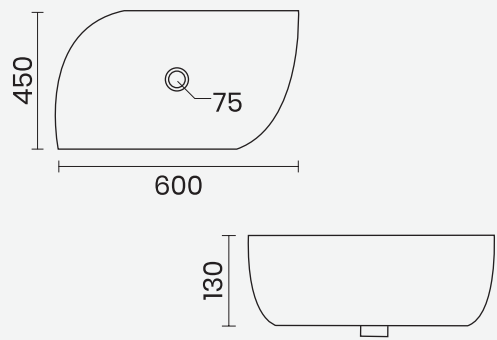

▶ NEPTUNE  
580x465x840mm

▶ **RAJWADI**  
650x510x900mm

▶ **CLASSIC**  
550x420x870mm

▶ **ROMA**  
530x425x860mm

▶ **VINTAGE**  
610x490x870mm

▶ DOLPHIN  
445x525x855mm

▶ SOLDER  
625x450x850mm

▶ WONDER  
585x490x860mm

JUPITER  
620x450x840mm

CRECENT  
600x480x870mm

STEPHY  
570x480x870mm

CITIZEN  
560x470x860mm

▶ **ENTICE**  
595x485x860mm

▶ **FERMI-HF**  
560x435x465mm

▶ **STEPHY-HF**  
570x500x475mm

▶ **ROMA-HF**  
530x435x540mm

GRAVITY  
425x425x850mm

LACTO  
550x455x370mm

CONSIL  
505x415x387mm

When elegance of Bath furniture demands use of right wash basins, your search ends with SCOTLANE. Our Table Top and Wall Hung wash basins serve to beautify any ambience.

▶ VANITY  
600x450mm

▶ LAVA  
600x450x130mm

▶ PRINCE  
600x380x135mm

▶ BOSSY  
600x450x130mm

▶ PETAL  
550x390x160mm

▶ **ORBIT**  
480x390x120mm

▶ **SQUARO**  
405x405x150mm

▶ **SHALLOW**  
415x345x180mm