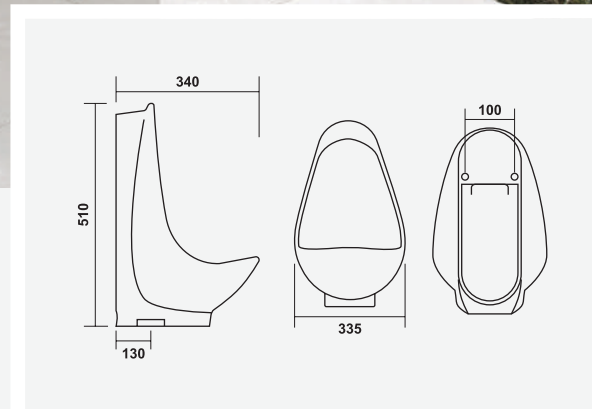

▶ FRANCO  
500x400x135mm

▶ INOX  
430x320x120mm

▶ BLOOM  
485x370x130mm

▶ VITARA  
600x380x115mm

▶ **CELIO**  
420x420x140mm

▶ **IRIS**  
400x305x120mm

▶ **RETRO**  
355x355x155mm

▶ **MINI-SHALLOW**  
350x265x135mm

▶ DANE  
465x365x135mm

▶ SLEEK  
415x220x115mm

▶ FUSION  
380x265x125mm

▶ CANON  
375x250x150mm

▶ RUPA  
450x360x180mm

▶ CHIPRA  
445x330x220mm

▶ SOBER  
470x345x180mm

▶ ROMEO  
420x340x140mm

▶ 16"x16" CORNER

▶ NEW CORNER  
350x400x145mm

▶ SHIP  
420x430x150mm

▶ **CAPSULE**  
335x340x510mm

▶ **SMALL URINAL**  
400x250x290mm

▶ **LARGE URINAL**  
590x350x370mm

▶ **FLAT BACK URINAL**  
320x265x450mm