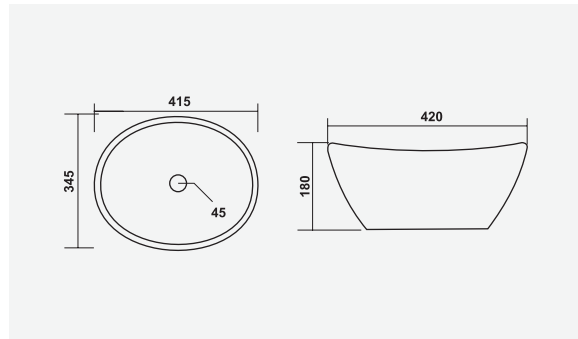

JUPITER  
620x450x840mm

CRECENT  
600x480x870mm

STEPHY  
570x480x870mm

CITIZEN  
560x470x860mm

▶ **ENTICE**  
595x485x860mm

▶ **FERMI-HF**  
560x435x465mm

▶ **STEPHY-HF**  
570x500x475mm

▶ **ROMA-HF**  
530x435x540mm

▶ VANITY  
600x450mm

▶ LAVA  
600x450x130mm

▶ PRINCE  
600x380x135mm

▶ BOSSY  
600x450x130mm

▶ PETAL  
550x390x160mm

▶ **ORBIT**  
480x390x120mm

▶ **SQUARO**  
405x405x150mm

▶ **SHALLOW**  
415x345x180mm

▶ **CLAY**  
420x420x145mm

▶ **XENO**  
350x300x120mm

▶ **RAINBOW**  
415x415x125mm

▶ CRUZE  
525x335x125mm

▶ CAMPUS  
475x395x125mm

▶ SOLO  
400x285x160mm

▶ MAFIA  
625x405x95mm

▶ STENZA  
410x410x120mm

▶ FRANCO  
500x400x135mm

▶ INOX  
430x320x120mm

▶ BLOOM  
485x370x130mm

▶ VITARA  
600x380x115mm

▶ **CELIO**  
420x420x140mm

▶ **IRIS**  
400x305x120mm

▶ **RETRO**  
355x355x155mm

▶ **MINI-SHALLOW**  
350x265x135mm