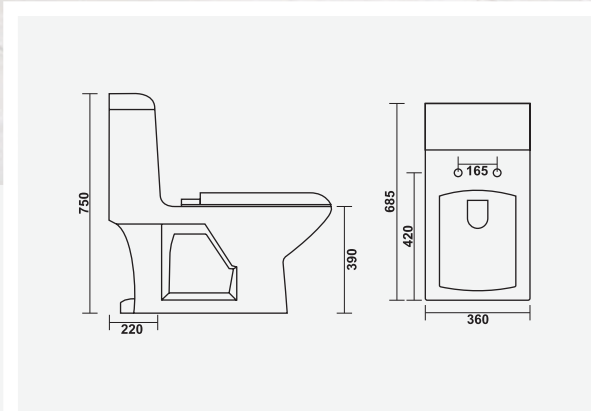

- Soft Close Seat Cover