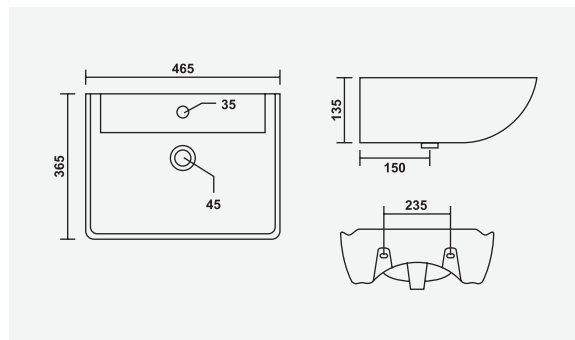

▶ FRANCO  
500x400x135mm

▶ INOX  
430x320x120mm

▶ BLOOM  
485x370x130mm

▶ VITARA  
600x380x115mm

▶ **CELIO**  
420x420x140mm

▶ **IRIS**  
400x305x120mm

▶ **RETRO**  
355x355x155mm

▶ **MINI-SHALLOW**  
350x265x135mm

▶ **PLAZA**  
470x365x125mm

LIZA  
550x375x115mm

LINEA  
440x340x115mm

SKY  
485x375x135mm

MINI-IMPERIAL  
365x250x110mm

LUMINA  
480x350x105mm

▶ MANGO  
500x310x170mm

▶ SMILE  
420x330x230mm

▶ DANE  
465x365x135mm

▶ SLEEK  
415x220x115mm

▶ FUSION  
380x265x125mm

▶ CANON  
375x250x150mm

▶ RUPA  
450x360x180mm

▶ CHIPRA  
445x330x220mm

▶ SOBER  
470x345x180mm

▶ ROMEO  
420x340x140mm