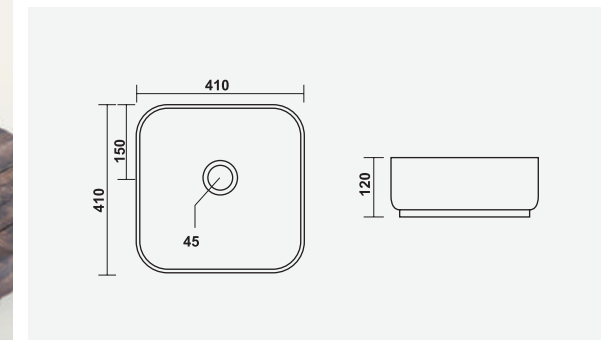

▶ VANITY  
600x450mm

▶ LAVA  
600x450x130mm

▶ PRINCE  
600x380x135mm

▶ BOSSY  
600x450x130mm

▶ PETAL  
550x390x160mm

▶ **ORBIT**  
480x390x120mm

▶ **SQUARO**  
405x405x150mm

▶ **SHALLOW**  
415x345x180mm

▶ **CLAY**  
420x420x145mm

▶ **XENO**  
350x300x120mm

▶ **RAINBOW**  
415x415x125mm

▶ CRUZE  
525x335x125mm

▶ CAMPUS  
475x395x125mm

▶ SOLO  
400x285x160mm

▶ MAFIA  
625x405x95mm

▶ STENZA  
410x410x120mm

▶ FRANCO  
500x400x135mm

▶ INOX  
430x320x120mm

▶ BLOOM  
485x370x130mm

▶ VITARA  
600x380x115mm

▶ **CELIO**  
420x420x140mm

▶ **IRIS**  
400x305x120mm

▶ **RETRO**  
355x355x155mm

▶ **MINI-SHALLOW**  
350x265x135mm