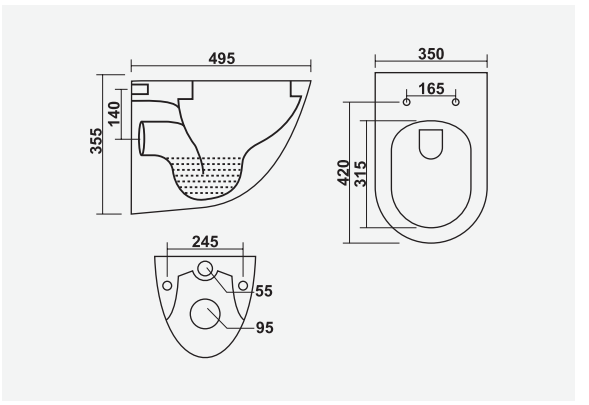

Soft Close Seat Cover

▶ **TANGO**  
485x345x310mm

Soft Close Seat Cover

**BRAVO**  
510x350x345mm

**STUD**  
515x370x370mm

**KALISH**  
470x350x350

**INFERNO**  
495x350x355mm

▶ ALFA  
490x360x390mm