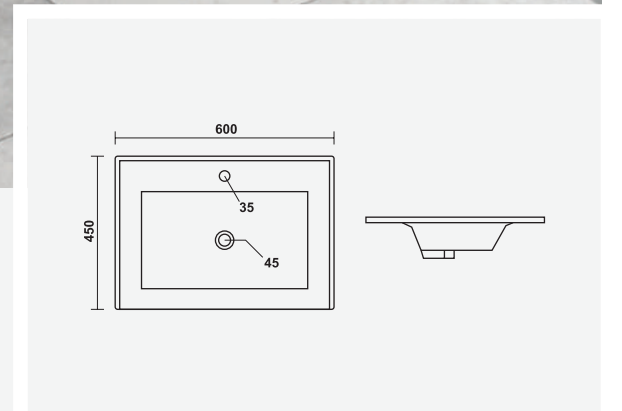

GRAVITY  
425x425x850mm

LACTO  
550x455x370mm

CONSIL  
505x415x387mm

When elegance of Bath furniture demands use of right wash basins, your search ends with SCOTLANE. Our Table Top and Wall Hung wash basins serve to beautify any ambience.

▶ VANITY  
600x450mm

▶ LAVA  
600x450x130mm

▶ PRINCE  
600x380x135mm

▶ BOSSY  
600x450x130mm

▶ PETAL  
550x390x160mm

▶ **ORBIT**  
480x390x120mm

▶ **SQUARO**  
405x405x150mm

▶ **SHALLOW**  
415x345x180mm