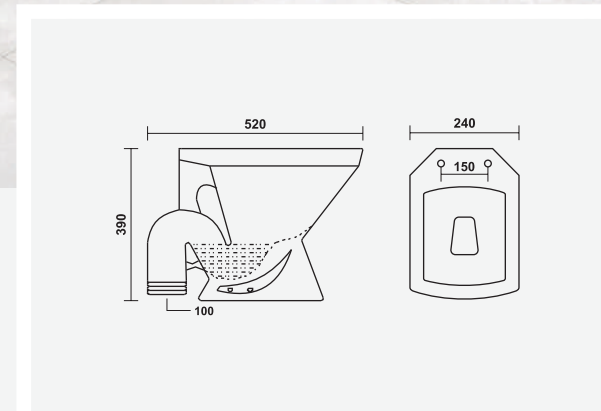

- Soft Close Seat Cover

▶ ATHENA  
545x350x395mm  
S-Trap | P-Trap

▶ ITALIA - EWC  
520x240x390mm  
S-Trap

▶ SELVO - EWC  
550x360x390mm  
S-Trap

▶ RUBIA E.W.C.  
460x325x420mm  
P-Trap

▶ RUBIA E.W.C.  
470x370x410mm  
S-Trap

▶ HARNI -3009  
P-Trap 595x440x360mm  
Anglo Indian E.W.C.

▶ HARNI -3009  
S-Trap 540x460x405mm  
Anglo Indian E.W.C.

Washing hands has never been so stylish and intelligent. Our designs bring out the best of aesthetics and functionality to simple act of the wash.