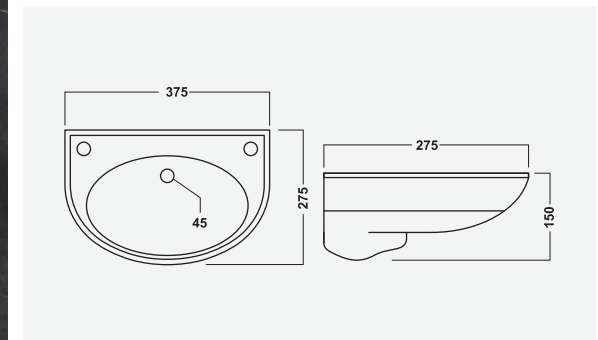

▶ FRANCO  
500x400x135mm

▶ INOX  
430x320x120mm

▶ BLOOM  
485x370x130mm

▶ VITARA  
600x380x115mm

▶ **CELIO**  
420x420x140mm

▶ **IRIS**  
400x305x120mm

▶ **RETRO**  
355x355x155mm

▶ **MINI-SHALLOW**  
350x265x135mm

▶ **PLAZA**  
470x365x125mm

LIZA  
550x375x115mm

LINEA  
440x340x115mm

SKY  
485x375x135mm

MINI-IMPERIAL  
365x250x110mm

LUMINA  
480x350x105mm

▶ MANGO  
500x310x170mm

▶ SMILE  
420x330x230mm

▶ DANE  
465x365x135mm

▶ SLEEK  
415x220x115mm

▶ FUSION  
380x265x125mm

▶ CANON  
375x250x150mm

▶ RUPA  
450x360x180mm

▶ CHIPRA  
445x330x220mm

▶ SOBER  
470x345x180mm

▶ ROMEO  
420x340x140mm

▶ 16"x16" CORNER

▶ NEW CORNER  
350x400x145mm

▶ SHIP  
420x430x150mm

▶ **CAPSULE**  
335x340x510mm

▶ **SMALL URINAL**  
400x250x290mm

▶ **LARGE URINAL**  
590x350x370mm

▶ **FLAT BACK URINAL**  
320x265x450mm