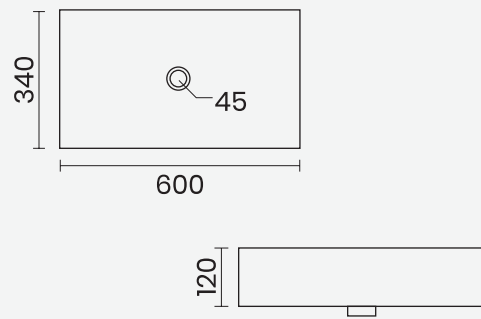

▶ VANITY  
600x450mm

▶ LAVA  
600x450x130mm

▶ PRINCE  
600x380x135mm

▶ BOSSY  
600x450x130mm

▶ PETAL  
550x390x160mm

▶ **ORBIT**  
480x390x120mm

▶ **SQUARO**  
405x405x150mm

▶ **SHALLOW**  
415x345x180mm

▶ **CLAY**  
420x420x145mm

▶ **XENO**  
350x300x120mm

▶ **RAINBOW**  
415x415x125mm

▶ CRUZE  
525x335x125mm

▶ CAMPUS  
475x395x125mm

▶ SOLO  
400x285x160mm

▶ MAFIA  
625x405x95mm

▶ STENZA  
410x410x120mm

▶ FRANCO  
500x400x135mm

▶ INOX  
430x320x120mm

▶ BLOOM  
485x370x130mm

▶ VITARA  
600x380x115mm

▶ **CELIO**  
420x420x140mm

▶ **IRIS**  
400x305x120mm

▶ **RETRO**  
355x355x155mm

▶ **MINI-SHALLOW**  
350x265x135mm