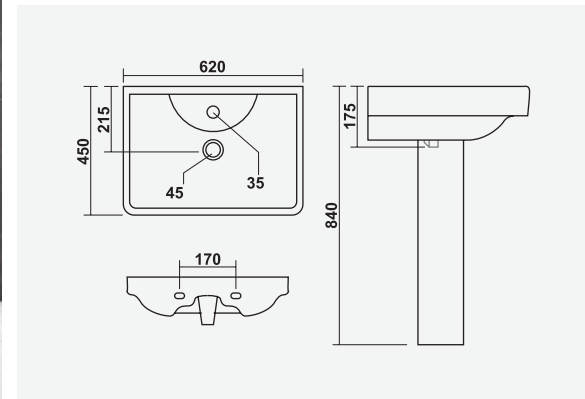

▶ HARNI -3009  
P-Trap 595x440x360mm  
Anglo Indian E.W.C.

▶ HARNI -3009  
S-Trap 540x460x405mm  
Anglo Indian E.W.C.

Washing hands has never been so stylish and intelligent. Our designs bring out the best of aesthetics and functionality to simple act of the wash.

▶ NEPTUNE  
580x465x840mm

▶ **RAJWADI**  
650x510x900mm

▶ **CLASSIC**  
550x420x870mm

▶ **ROMA**  
530x425x860mm

▶ **VINTAGE**  
610x490x870mm

▶ DOLPHIN  
445x525x855mm

▶ SOLDER  
625x450x850mm

▶ WONDER  
585x490x860mm

JUPITER  
620x450x840mm

CRECENT  
600x480x870mm

STEPHY  
570x480x870mm

CITIZEN  
560x470x860mm

▶ **ENTICE**  
595x485x860mm

▶ **FERMI-HF**  
560x435x465mm

▶ **STEPHY-HF**  
570x500x475mm

▶ **ROMA-HF**  
530x435x540mm