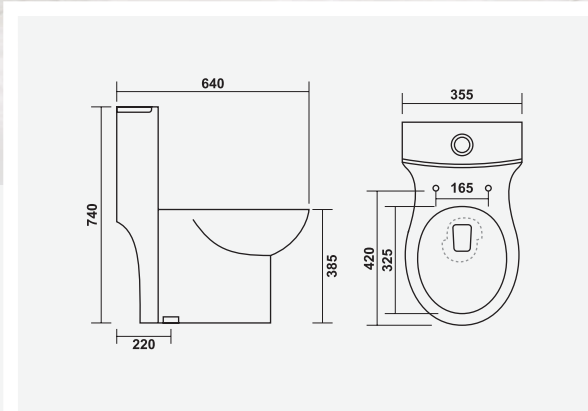

▶ 8001  
660x390x735mm  
S-Trap 9" | P-Trap

▶ 9012  
650x350x730mm  
S-Trap 9" | P-Trap

4D TECHNOLOGY

▶ 9002  
640x355x740mm  
S-Trap 9"

- Soft Close Seat Cover
- Siphonic Flushing
- Rimless Design

▶ 3001  
685x360x750mm  
S-Trap 9"