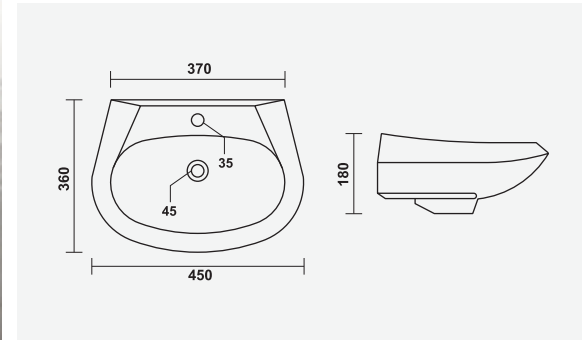

▶ FRANCO  
500x400x135mm

▶ INOX  
430x320x120mm

▶ BLOOM  
485x370x130mm

▶ VITARA  
600x380x115mm

▶ **CELIO**  
420x420x140mm

▶ **IRIS**  
400x305x120mm

▶ **RETRO**  
355x355x155mm

▶ **MINI-SHALLOW**  
350x265x135mm

▶ **PLAZA**  
470x365x125mm

LIZA  
550x375x115mm

LINEA  
440x340x115mm

SKY  
485x375x135mm

MINI-IMPERIAL  
365x250x110mm

LUMINA  
480x350x105mm

▶ MANGO  
500x310x170mm

▶ SMILE  
420x330x230mm

▶ DANE  
465x365x135mm

▶ SLEEK  
415x220x115mm

▶ FUSION  
380x265x125mm

▶ CANON  
375x250x150mm

▶ RUPA  
450x360x180mm

▶ CHIPRA  
445x330x220mm

▶ SOBER  
470x345x180mm

▶ ROMEO  
420x340x140mm

▶ 16"x16" CORNER

▶ NEW CORNER  
350x400x145mm

▶ SHIP  
420x430x150mm

▶ **CAPSULE**  
335x340x510mm

▶ **SMALL URINAL**  
400x250x290mm

▶ **LARGE URINAL**  
590x350x370mm

▶ **FLAT BACK URINAL**  
320x265x450mm