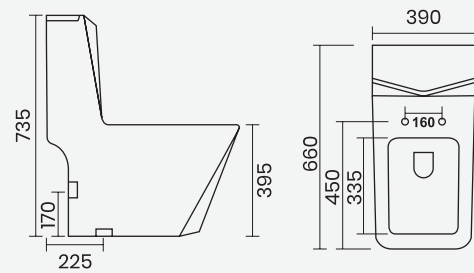

▶ 9012
650x350x730mm
S-Trap 9" | P-Trap