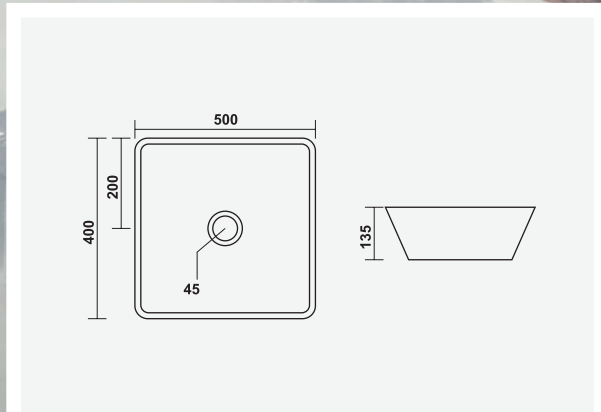

▶ VANITY  
600x450mm

▶ LAVA  
600x450x130mm

▶ PRINCE  
600x380x135mm

▶ BOSSY  
600x450x130mm

▶ PETAL  
550x390x160mm

▶ **ORBIT**  
480x390x120mm

▶ **SQUARO**  
405x405x150mm

▶ **SHALLOW**  
415x345x180mm

▶ **CLAY**  
420x420x145mm

▶ **XENO**  
350x300x120mm

▶ **RAINBOW**  
415x415x125mm

▶ CRUZE  
525x335x125mm

▶ CAMPUS  
475x395x125mm

▶ SOLO  
400x285x160mm

▶ MAFIA  
625x405x95mm

▶ STENZA  
410x410x120mm

▶ FRANCO  
500x400x135mm

▶ INOX  
430x320x120mm

▶ BLOOM  
485x370x130mm

▶ VITARA  
600x380x115mm

▶ **CELIO**  
420x420x140mm

▶ **IRIS**  
400x305x120mm

▶ **RETRO**  
355x355x155mm

▶ **MINI-SHALLOW**  
350x265x135mm