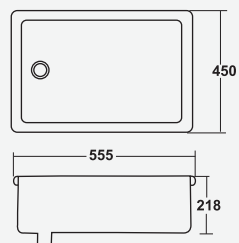

KITCHEN SINK
370x310x230mm
(12"x10"x7")