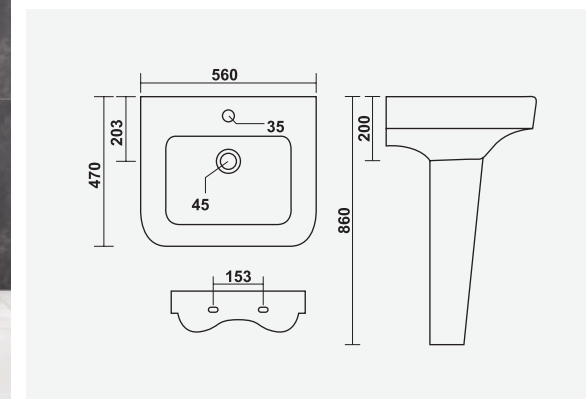

JUPITER  
620x450x840mm

CRECENT  
600x480x870mm

STEPHY  
570x480x870mm

CITIZEN  
560x470x860mm

▶ **ENTICE**  
595x485x860mm

▶ **FERMI-HF**  
560x435x465mm

▶ **STEPHY-HF**  
570x500x475mm

▶ **ROMA-HF**  
530x435x540mm

▶ VANITY  
600x450mm

▶ LAVA  
600x450x130mm

▶ PRINCE  
600x380x135mm

▶ BOSSY  
600x450x130mm

▶ PETAL  
550x390x160mm

▶ **ORBIT**  
480x390x120mm

▶ **SQUARO**  
405x405x150mm

▶ **SHALLOW**  
415x345x180mm