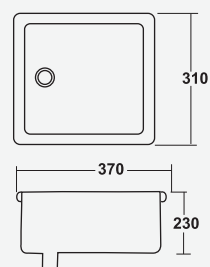

S-Trap

COLOUR RANGE

Regular

Special