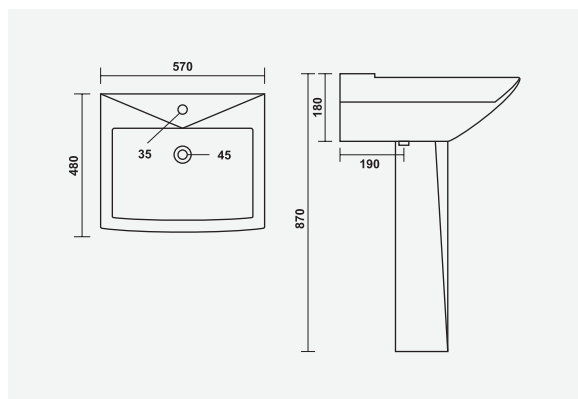

▶ HARNI -3009  
P-Trap 595x440x360mm  
Anglo Indian E.W.C.

▶ HARNI -3009  
S-Trap 540x460x405mm  
Anglo Indian E.W.C.

Washing hands has never been so stylish and intelligent. Our designs bring out the best of aesthetics and functionality to simple act of the wash.

▶ NEPTUNE  
580x465x840mm

▶ **RAJWADI**  
650x510x900mm

▶ **CLASSIC**  
550x420x870mm

▶ **ROMA**  
530x425x860mm

▶ **VINTAGE**  
610x490x870mm

▶ DOLPHIN  
445x525x855mm

▶ SOLDER  
625x450x850mm

▶ WONDER  
585x490x860mm

JUPITER  
620x450x840mm

CRECENT  
600x480x870mm

STEPHY  
570x480x870mm

CITIZEN  
560x470x860mm

▶ **ENTICE**  
595x485x860mm

▶ **FERMI-HF**  
560x435x465mm

▶ **STEPHY-HF**  
570x500x475mm

▶ **ROMA-HF**  
530x435x540mm