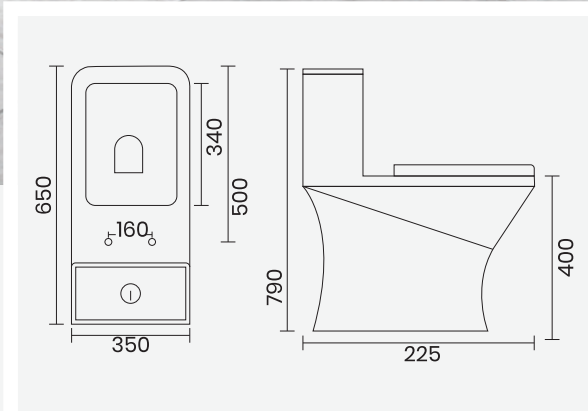

▶ 9002  
One Piece Closet  
640x355x740mm  
S-Trap 9"  
Syphonic

▶ LACTO  
One Piece Basin  
550x455x370mm

5D TECHNOLOGY

▶ 9004  
650x350x790mm  
S-Trap 9"

5D TECHNOLOGY

▶ 9003  
675x350x760mm  
S-Trap 12"