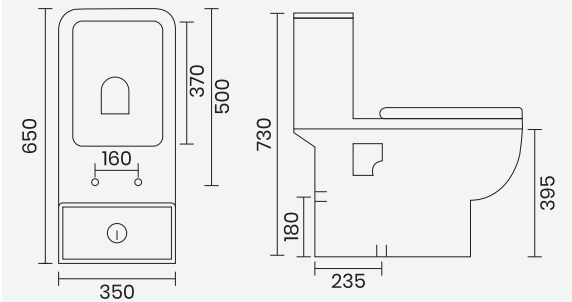

▶ 8001
660x390x735mm
S-Trap 9" | P-Trap

▶ 9012
650x350x730mm
S-Trap 9" | P-Trap