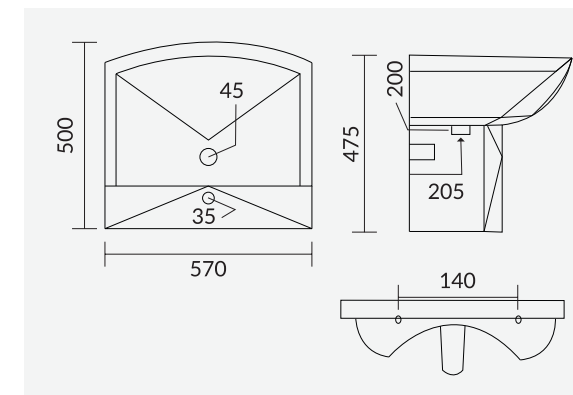

▶ NEPTUNE  
580x465x840mm

▶ **RAJWADI**  
650x510x900mm

▶ **CLASSIC**  
550x420x870mm

▶ **ROMA**  
530x425x860mm

▶ **VINTAGE**  
610x490x870mm

▶ DOLPHIN  
445x525x855mm

▶ SOLDER  
625x450x850mm

▶ WONDER  
585x490x860mm

JUPITER  
620x450x840mm

CRECENT  
600x480x870mm

STEPHY  
570x480x870mm

CITIZEN  
560x470x860mm

▶ **ENTICE**  
595x485x860mm

▶ **FERMI-HF**  
560x435x465mm

▶ **STEPHY-HF**  
570x500x475mm

▶ **ROMA-HF**  
530x435x540mm

GRAVITY  
425x425x850mm

LACTO  
550x455x370mm

CONSIL  
505x415x387mm

When elegance of Bath furniture demands use of right wash basins, your search ends with SCOTLANE. Our Table Top and Wall Hung wash basins serve to beautify any ambience.

▶ VANITY  
600x450mm

▶ LAVA  
600x450x130mm

▶ PRINCE  
600x380x135mm

▶ BOSSY  
600x450x130mm

▶ PETAL  
550x390x160mm

▶ **ORBIT**  
480x390x120mm

▶ **SQUARO**  
405x405x150mm

▶ **SHALLOW**  
415x345x180mm