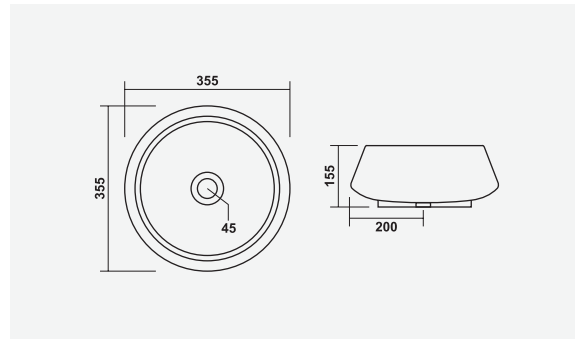

▶ VANITY  
600x450mm

▶ LAVA  
600x450x130mm

▶ PRINCE  
600x380x135mm

▶ BOSSY  
600x450x130mm

▶ PETAL  
550x390x160mm

▶ **ORBIT**  
480x390x120mm

▶ **SQUARO**  
405x405x150mm

▶ **SHALLOW**  
415x345x180mm

▶ **CLAY**  
420x420x145mm

▶ **XENO**  
350x300x120mm

▶ **RAINBOW**  
415x415x125mm

▶ CRUZE  
525x335x125mm

▶ CAMPUS  
475x395x125mm

▶ SOLO  
400x285x160mm

▶ MAFIA  
625x405x95mm

▶ STENZA  
410x410x120mm

▶ FRANCO  
500x400x135mm

▶ INOX  
430x320x120mm

▶ BLOOM  
485x370x130mm

▶ VITARA  
600x380x115mm

▶ **CELIO**  
420x420x140mm

▶ **IRIS**  
400x305x120mm

▶ **RETRO**  
355x355x155mm

▶ **MINI-SHALLOW**  
350x265x135mm

▶ **PLAZA**  
470x365x125mm

LIZA  
550x375x115mm

LINEA  
440x340x115mm

SKY  
485x375x135mm

MINI-IMPERIAL  
365x250x110mm

LUMINA  
480x350x105mm

▶ MANGO  
500x310x170mm

▶ SMILE  
420x330x230mm