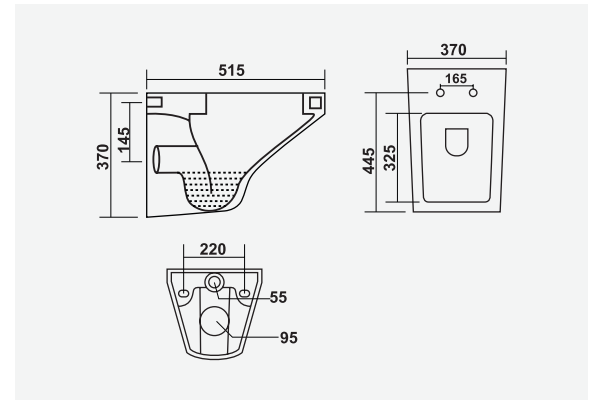

Soft Close Seat Cover

▶ **TANGO**  
485x345x310mm

Soft Close Seat Cover

**BRAVO**  
510x350x345mm

**STUD**  
515x370x370mm

**KALISH**  
470x350x350

**INFERNO**  
495x350x355mm

▶ ALFA  
490x360x390mm