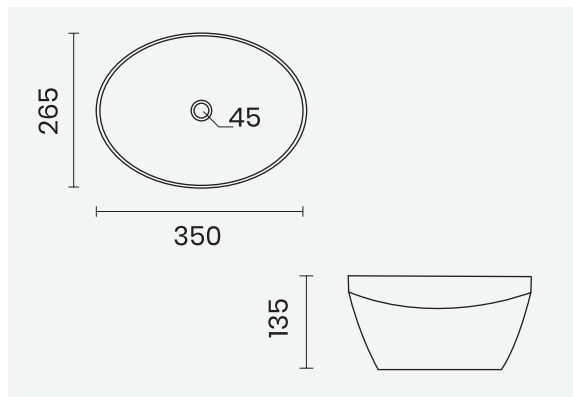

▶ VANITY  
600x450mm

▶ LAVA  
600x450x130mm

▶ PRINCE  
600x380x135mm

▶ BOSSY  
600x450x130mm

▶ PETAL  
550x390x160mm

▶ **ORBIT**  
480x390x120mm

▶ **SQUARO**  
405x405x150mm

▶ **SHALLOW**  
415x345x180mm

▶ **CLAY**  
420x420x145mm

▶ **XENO**  
350x300x120mm

▶ **RAINBOW**  
415x415x125mm

▶ CRUZE  
525x335x125mm

▶ CAMPUS  
475x395x125mm

▶ SOLO  
400x285x160mm

▶ MAFIA  
625x405x95mm

▶ STENZA  
410x410x120mm

▶ FRANCO  
500x400x135mm

▶ INOX  
430x320x120mm

▶ BLOOM  
485x370x130mm

▶ VITARA  
600x380x115mm

▶ **CELIO**  
420x420x140mm

▶ **IRIS**  
400x305x120mm

▶ **RETRO**  
355x355x155mm

▶ **MINI-SHALLOW**  
350x265x135mm

▶ **PLAZA**  
470x365x125mm

LIZA  
550x375x115mm

LINEA  
440x340x115mm

SKY  
485x375x135mm

MINI-IMPERIAL  
365x250x110mm

LUMINA  
480x350x105mm

▶ MANGO  
500x310x170mm

▶ SMILE  
420x330x230mm