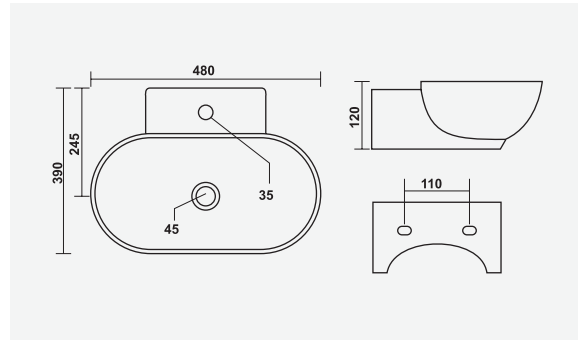

JUPITER  
620x450x840mm

CRECENT  
600x480x870mm

STEPHY  
570x480x870mm

CITIZEN  
560x470x860mm

▶ **ENTICE**  
595x485x860mm

▶ **FERMI-HF**  
560x435x465mm

▶ **STEPHY-HF**  
570x500x475mm

▶ **ROMA-HF**  
530x435x540mm

▶ VANITY  
600x450mm

▶ LAVA  
600x450x130mm

▶ PRINCE  
600x380x135mm

▶ BOSSY  
600x450x130mm

▶ PETAL  
550x390x160mm

▶ **ORBIT**  
480x390x120mm

▶ **SQUARO**  
405x405x150mm

▶ **SHALLOW**  
415x345x180mm

▶ **CLAY**  
420x420x145mm

▶ **XENO**  
350x300x120mm

▶ **RAINBOW**  
415x415x125mm

▶ CRUZE  
525x335x125mm

▶ CAMPUS  
475x395x125mm

▶ SOLO  
400x285x160mm

▶ MAFIA  
625x405x95mm

▶ STENZA  
410x410x120mm

▶ FRANCO  
500x400x135mm

▶ INOX  
430x320x120mm

▶ BLOOM  
485x370x130mm

▶ VITARA  
600x380x115mm

▶ **CELIO**  
420x420x140mm

▶ **IRIS**  
400x305x120mm

▶ **RETRO**  
355x355x155mm

▶ **MINI-SHALLOW**  
350x265x135mm