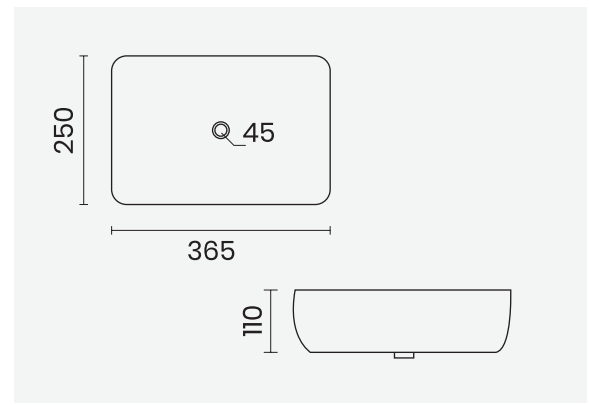

▶ VANITY  
600x450mm

▶ LAVA  
600x450x130mm

▶ PRINCE  
600x380x135mm

▶ BOSSY  
600x450x130mm

▶ PETAL  
550x390x160mm

▶ **ORBIT**  
480x390x120mm

▶ **SQUARO**  
405x405x150mm

▶ **SHALLOW**  
415x345x180mm

▶ FRANCO  
500x400x135mm

▶ INOX  
430x320x120mm

▶ BLOOM  
485x370x130mm

▶ VITARA  
600x380x115mm

▶ **CELIO**  
420x420x140mm

▶ **IRIS**  
400x305x120mm

▶ **RETRO**  
355x355x155mm

▶ **MINI-SHALLOW**  
350x265x135mm

▶ **PLAZA**  
470x365x125mm

LIZA  
550x375x115mm

LINEA  
440x340x115mm

SKY  
485x375x135mm

MINI-IMPERIAL  
365x250x110mm

LUMINA  
480x350x105mm

▶ MANGO  
500x310x170mm

▶ SMILE  
420x330x230mm

▶ DANE  
465x365x135mm

▶ SLEEK  
415x220x115mm

▶ FUSION  
380x265x125mm

▶ CANON  
375x250x150mm

▶ RUPA  
450x360x180mm

▶ CHIPRA  
445x330x220mm

▶ SOBER  
470x345x180mm

▶ ROMEO  
420x340x140mm