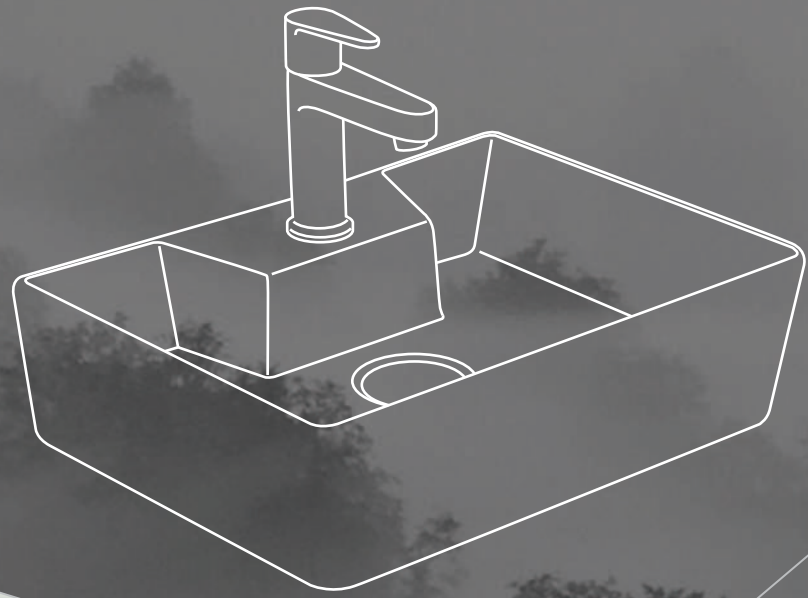

GRAVITY  
425x425x850mm

LACTO  
550x455x370mm

CONSIL  
505x415x387mm

When elegance of Bath furniture demands use of right wash basins, your search ends with SCOTLANE. Our Table Top and Wall Hung wash basins serve to beautify any ambience.