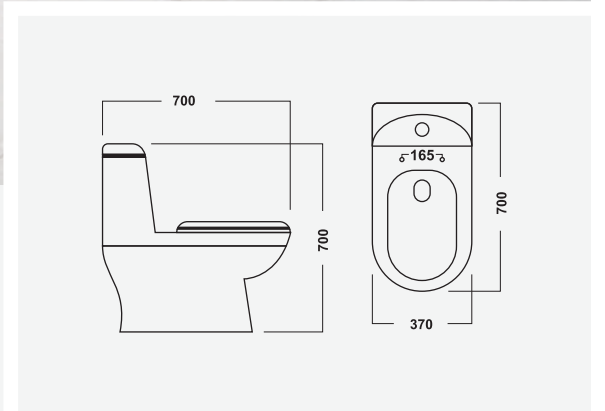

- Soft Close Seat Cover

▶ 2055  
700x380x690mm  
S-Trap 4"/9" | P-Trap

▶ 2272  
700x370x700mm  
S-Trap 9"/12" | P-Trap

▶ 4001  
675x350x715mm  
S-Trap 9"/12" | P-Trap

▶ 5001  
685x360x760mm  
S-Trap 4"/9" | P-Trap