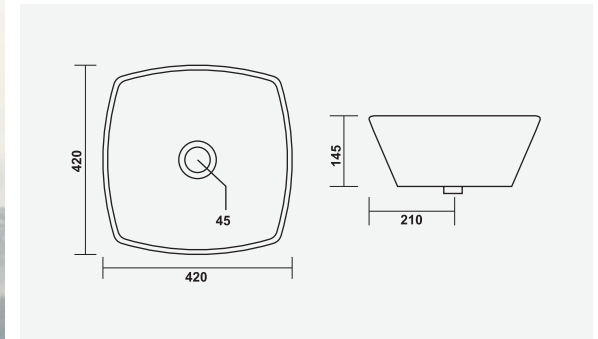

▶ VANITY  
600x450mm

▶ LAVA  
600x450x130mm

▶ PRINCE  
600x380x135mm

▶ BOSSY  
600x450x130mm

▶ PETAL  
550x390x160mm

▶ **ORBIT**  
480x390x120mm

▶ **SQUARO**  
405x405x150mm

▶ **SHALLOW**  
415x345x180mm

▶ **CLAY**  
420x420x145mm

▶ **XENO**  
350x300x120mm

▶ **RAINBOW**  
415x415x125mm

▶ CRUZE  
525x335x125mm

▶ CAMPUS  
475x395x125mm

▶ SOLO  
400x285x160mm

▶ MAFIA  
625x405x95mm

▶ STENZA  
410x410x120mm

▶ FRANCO  
500x400x135mm

▶ INOX  
430x320x120mm

▶ BLOOM  
485x370x130mm

▶ VITARA  
600x380x115mm

▶ **CELIO**  
420x420x140mm

▶ **IRIS**  
400x305x120mm

▶ **RETRO**  
355x355x155mm

▶ **MINI-SHALLOW**  
350x265x135mm