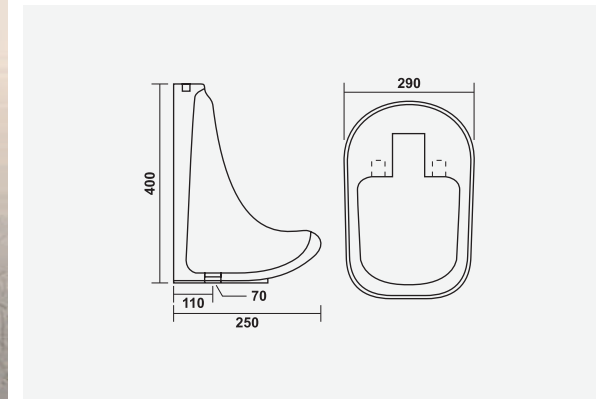

▶ 16"x16" CORNER

▶ NEW CORNER  
350x400x145mm

▶ SHIP  
420x430x150mm

▶ **CAPSULE**  
335x340x510mm

▶ **SMALL URINAL**  
400x250x290mm

▶ **LARGE URINAL**  
590x350x370mm

▶ **FLAT BACK URINAL**  
320x265x450mm