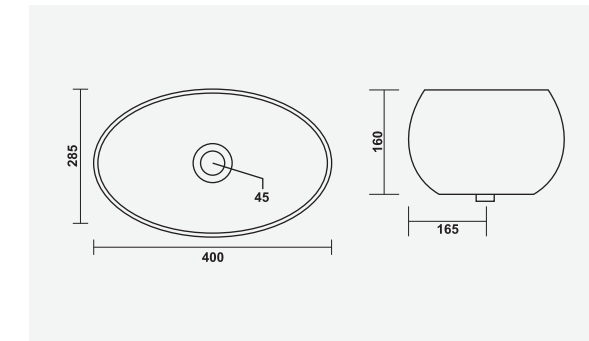

▶ VANITY  
600x450mm

▶ LAVA  
600x450x130mm

▶ PRINCE  
600x380x135mm

▶ BOSSY  
600x450x130mm

▶ PETAL  
550x390x160mm

▶ **ORBIT**  
480x390x120mm

▶ **SQUARO**  
405x405x150mm

▶ **SHALLOW**  
415x345x180mm

▶ **CLAY**  
420x420x145mm

▶ **XENO**  
350x300x120mm

▶ **RAINBOW**  
415x415x125mm

▶ CRUZE  
525x335x125mm

▶ CAMPUS  
475x395x125mm

▶ SOLO  
400x285x160mm

▶ MAFIA  
625x405x95mm

▶ STENZA  
410x410x120mm

▶ FRANCO  
500x400x135mm

▶ INOX  
430x320x120mm

▶ BLOOM  
485x370x130mm

▶ VITARA  
600x380x115mm

▶ **CELIO**  
420x420x140mm

▶ **IRIS**  
400x305x120mm

▶ **RETRO**  
355x355x155mm

▶ **MINI-SHALLOW**  
350x265x135mm

▶ **PLAZA**  
470x365x125mm

LIZA  
550x375x115mm

LINEA  
440x340x115mm

SKY  
485x375x135mm

MINI-IMPERIAL  
365x250x110mm

LUMINA  
480x350x105mm

▶ MANGO  
500x310x170mm

▶ SMILE  
420x330x230mm