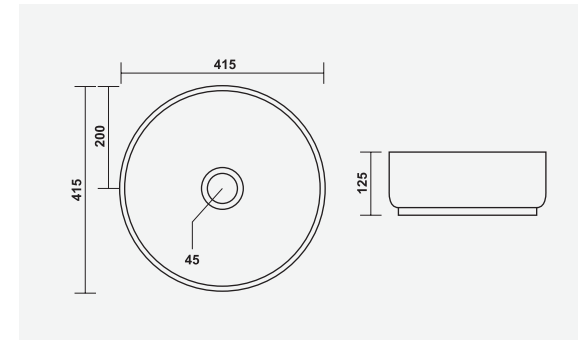

▶ VANITY  
600x450mm

▶ LAVA  
600x450x130mm

▶ PRINCE  
600x380x135mm

▶ BOSSY  
600x450x130mm

▶ PETAL  
550x390x160mm

▶ **ORBIT**  
480x390x120mm

▶ **SQUARO**  
405x405x150mm

▶ **SHALLOW**  
415x345x180mm

▶ **CLAY**  
420x420x145mm

▶ **XENO**  
350x300x120mm

▶ **RAINBOW**  
415x415x125mm

▶ CRUZE  
525x335x125mm

▶ CAMPUS  
475x395x125mm

▶ SOLO  
400x285x160mm

▶ MAFIA  
625x405x95mm

▶ STENZA  
410x410x120mm

▶ FRANCO  
500x400x135mm

▶ INOX  
430x320x120mm

▶ BLOOM  
485x370x130mm

▶ VITARA  
600x380x115mm

▶ **CELIO**  
420x420x140mm

▶ **IRIS**  
400x305x120mm

▶ **RETRO**  
355x355x155mm

▶ **MINI-SHALLOW**  
350x265x135mm