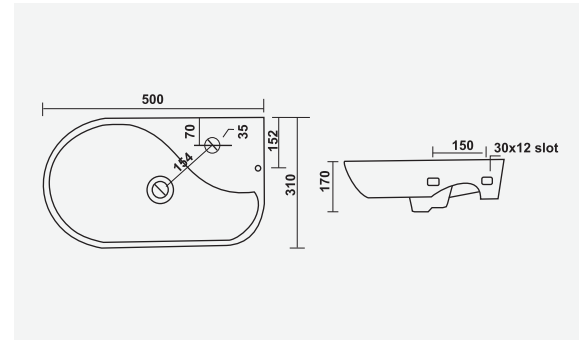

▶ VANITY  
600x450mm

▶ LAVA  
600x450x130mm

▶ PRINCE  
600x380x135mm

▶ BOSSY  
600x450x130mm

▶ PETAL  
550x390x160mm

▶ **ORBIT**  
480x390x120mm

▶ **SQUARO**  
405x405x150mm

▶ **SHALLOW**  
415x345x180mm

▶ FRANCO  
500x400x135mm

▶ INOX  
430x320x120mm

▶ BLOOM  
485x370x130mm

▶ VITARA  
600x380x115mm

▶ **CELIO**  
420x420x140mm

▶ **IRIS**  
400x305x120mm

▶ **RETRO**  
355x355x155mm

▶ **MINI-SHALLOW**  
350x265x135mm

▶ **PLAZA**  
470x365x125mm

LIZA  
550x375x115mm

LINEA  
440x340x115mm

SKY  
485x375x135mm

MINI-IMPERIAL  
365x250x110mm

LUMINA  
480x350x105mm

▶ MANGO  
500x310x170mm

▶ SMILE  
420x330x230mm

▶ DANE  
465x365x135mm

▶ SLEEK  
415x220x115mm

▶ FUSION  
380x265x125mm

▶ CANON  
375x250x150mm

▶ RUPA  
450x360x180mm

▶ CHIPRA  
445x330x220mm

▶ SOBER  
470x345x180mm

▶ ROMEO  
420x340x140mm