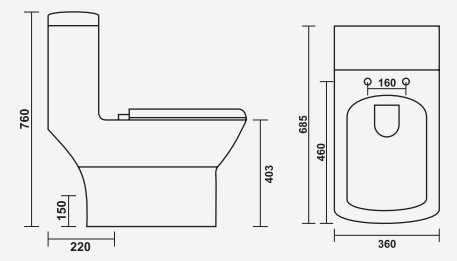

- Soft Close Seat Cover

▶ 2055  
700x380x690mm  
S-Trap 4"/9" | P-Trap

▶ 2272  
700x370x700mm  
S-Trap 9"/12" | P-Trap

▶ 4001  
675x350x715mm  
S-Trap 9"/12" | P-Trap

▶ 5001  
685x360x760mm  
S-Trap 4"/9" | P-Trap