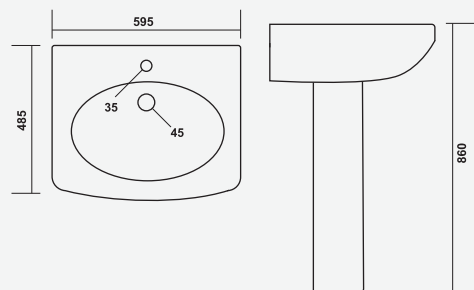

▶ NEPTUNE  
580x465x840mm

▶ **RAJWADI**  
650x510x900mm

▶ **CLASSIC**  
550x420x870mm

▶ **ROMA**  
530x425x860mm

▶ **VINTAGE**  
610x490x870mm

▶ DOLPHIN  
445x525x855mm

▶ SOLDER  
625x450x850mm

▶ WONDER  
585x490x860mm

JUPITER  
620x450x840mm

CRECENT  
600x480x870mm

STEPHY  
570x480x870mm

CITIZEN  
560x470x860mm

▶ **ENTICE**  
595x485x860mm

▶ **FERMI-HF**  
560x435x465mm

▶ **STEPHY-HF**  
570x500x475mm

▶ **ROMA-HF**  
530x435x540mm

GRAVITY  
425x425x850mm

LACTO  
550x455x370mm

CONSIL  
505x415x387mm

When elegance of Bath furniture demands use of right wash basins, your search ends with SCOTLANE. Our Table Top and Wall Hung wash basins serve to beautify any ambience.

▶ VANITY  
600x450mm

▶ LAVA  
600x450x130mm

▶ PRINCE  
600x380x135mm

▶ BOSSY  
600x450x130mm

▶ PETAL  
550x390x160mm

▶ **ORBIT**  
480x390x120mm

▶ **SQUARO**  
405x405x150mm

▶ **SHALLOW**  
415x345x180mm