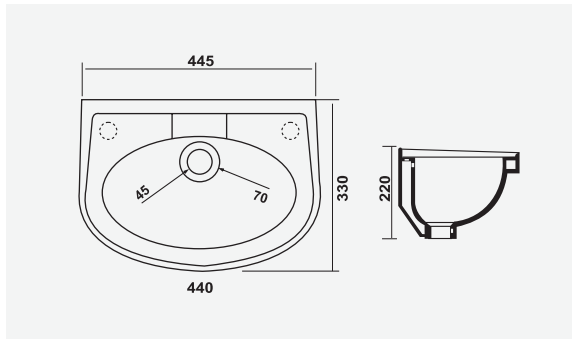

▶ FRANCO  
500x400x135mm

▶ INOX  
430x320x120mm

▶ BLOOM  
485x370x130mm

▶ VITARA  
600x380x115mm

▶ **CELIO**  
420x420x140mm

▶ **IRIS**  
400x305x120mm

▶ **RETRO**  
355x355x155mm

▶ **MINI-SHALLOW**  
350x265x135mm

▶ **PLAZA**  
470x365x125mm

LIZA  
550x375x115mm

LINEA  
440x340x115mm

SKY  
485x375x135mm

MINI-IMPERIAL  
365x250x110mm

LUMINA  
480x350x105mm

▶ MANGO  
500x310x170mm

▶ SMILE  
420x330x230mm

▶ DANE  
465x365x135mm

▶ SLEEK  
415x220x115mm

▶ FUSION  
380x265x125mm

▶ CANON  
375x250x150mm

▶ RUPA  
450x360x180mm

▶ CHIPRA  
445x330x220mm

▶ SOBER  
470x345x180mm

▶ ROMEO  
420x340x140mm

▶ 16"x16" CORNER

▶ NEW CORNER  
350x400x145mm

▶ SHIP  
420x430x150mm

▶ **CAPSULE**  
335x340x510mm

▶ **SMALL URINAL**  
400x250x290mm

▶ **LARGE URINAL**  
590x350x370mm

▶ **FLAT BACK URINAL**  
320x265x450mm