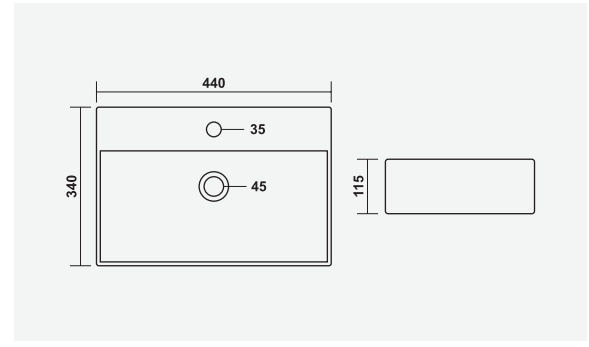

▶ FRANCO  
500x400x135mm

▶ INOX  
430x320x120mm

▶ BLOOM  
485x370x130mm

▶ VITARA  
600x380x115mm

▶ **CELIO**  
420x420x140mm

▶ **IRIS**  
400x305x120mm

▶ **RETRO**  
355x355x155mm

▶ **MINI-SHALLOW**  
350x265x135mm

▶ **PLAZA**  
470x365x125mm

LIZA  
550x375x115mm

LINEA  
440x340x115mm

SKY  
485x375x135mm

MINI-IMPERIAL  
365x250x110mm

LUMINA  
480x350x105mm

▶ MANGO  
500x310x170mm

▶ SMILE  
420x330x230mm