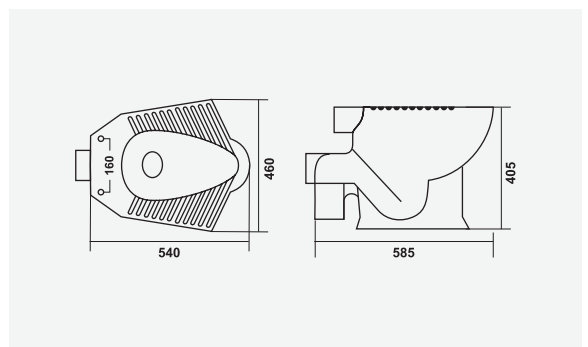

- Soft Close Seat Cover

▶ ATHENA  
545x350x395mm  
S-Trap | P-Trap

▶ ITALIA - EWC  
520x240x390mm  
S-Trap

▶ SELVO - EWC  
550x360x390mm  
S-Trap

▶ RUBIA E.W.C.  
460x325x420mm  
P-Trap

▶ RUBIA E.W.C.  
470x370x410mm  
S-Trap

▶ HARNI -3009  
P-Trap 595x440x360mm  
Anglo Indian E.W.C.

▶ HARNI -3009  
S-Trap 540x460x405mm  
Anglo Indian E.W.C.

Washing hands has never been so stylish and intelligent. Our designs bring out the best of aesthetics and functionality to simple act of the wash.