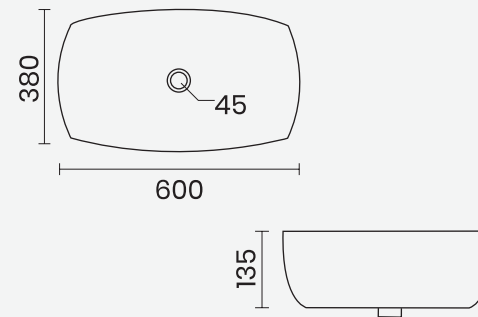

GRAVITY  
425x425x850mm

LACTO  
550x455x370mm

CONSIL  
505x415x387mm

When elegance of Bath furniture demands use of right wash basins, your search ends with SCOTLANE. Our Table Top and Wall Hung wash basins serve to beautify any ambience.

▶ VANITY  
600x450mm

▶ LAVA  
600x450x130mm

▶ PRINCE  
600x380x135mm

▶ BOSSY  
600x450x130mm

▶ PETAL  
550x390x160mm

▶ **ORBIT**  
480x390x120mm

▶ **SQUARO**  
405x405x150mm

▶ **SHALLOW**  
415x345x180mm

▶ **CLAY**  
420x420x145mm

▶ **XENO**  
350x300x120mm

▶ **RAINBOW**  
415x415x125mm

▶ CRUZE  
525x335x125mm

▶ CAMPUS  
475x395x125mm

▶ SOLO  
400x285x160mm

▶ MAFIA  
625x405x95mm

▶ STENZA  
410x410x120mm

▶ FRANCO  
500x400x135mm

▶ INOX  
430x320x120mm

▶ BLOOM  
485x370x130mm

▶ VITARA  
600x380x115mm

▶ **CELIO**  
420x420x140mm

▶ **IRIS**  
400x305x120mm

▶ **RETRO**  
355x355x155mm

▶ **MINI-SHALLOW**  
350x265x135mm