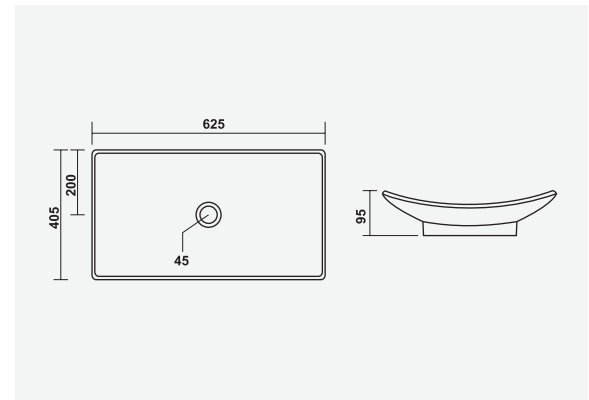

▶ VANITY  
600x450mm

▶ LAVA  
600x450x130mm

▶ PRINCE  
600x380x135mm

▶ BOSSY  
600x450x130mm

▶ PETAL  
550x390x160mm

▶ **ORBIT**  
480x390x120mm

▶ **SQUARO**  
405x405x150mm

▶ **SHALLOW**  
415x345x180mm

▶ **CLAY**  
420x420x145mm

▶ **XENO**  
350x300x120mm

▶ **RAINBOW**  
415x415x125mm

▶ CRUZE  
525x335x125mm

▶ CAMPUS  
475x395x125mm

▶ SOLO  
400x285x160mm

▶ MAFIA  
625x405x95mm

▶ STENZA  
410x410x120mm

▶ FRANCO  
500x400x135mm

▶ INOX  
430x320x120mm

▶ BLOOM  
485x370x130mm

▶ VITARA  
600x380x115mm

▶ **CELIO**  
420x420x140mm

▶ **IRIS**  
400x305x120mm

▶ **RETRO**  
355x355x155mm

▶ **MINI-SHALLOW**  
350x265x135mm

▶ **PLAZA**  
470x365x125mm

LIZA  
550x375x115mm

LINEA  
440x340x115mm

SKY  
485x375x135mm

MINI-IMPERIAL  
365x250x110mm

LUMINA  
480x350x105mm

▶ MANGO  
500x310x170mm

▶ SMILE  
420x330x230mm