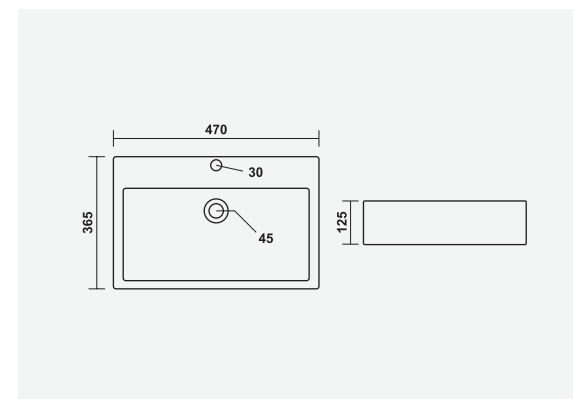

▶ VANITY  
600x450mm

▶ LAVA  
600x450x130mm

▶ PRINCE  
600x380x135mm

▶ BOSSY  
600x450x130mm

▶ PETAL  
550x390x160mm

▶ **ORBIT**  
480x390x120mm

▶ **SQUARO**  
405x405x150mm

▶ **SHALLOW**  
415x345x180mm

▶ FRANCO  
500x400x135mm

▶ INOX  
430x320x120mm

▶ BLOOM  
485x370x130mm

▶ VITARA  
600x380x115mm

▶ **CELIO**  
420x420x140mm

▶ **IRIS**  
400x305x120mm

▶ **RETRO**  
355x355x155mm

▶ **MINI-SHALLOW**  
350x265x135mm

▶ **PLAZA**  
470x365x125mm

LIZA  
550x375x115mm

LINEA  
440x340x115mm

SKY  
485x375x135mm

MINI-IMPERIAL  
365x250x110mm

LUMINA  
480x350x105mm

▶ MANGO  
500x310x170mm

▶ SMILE  
420x330x230mm