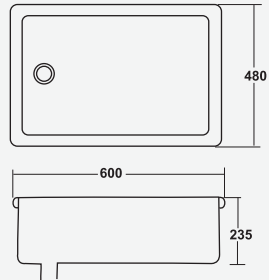

▶ FRANCO  
500x400x135mm

▶ INOX  
430x320x120mm

▶ BLOOM  
485x370x130mm

▶ VITARA  
600x380x115mm

▶ **CELIO**  
420x420x140mm

▶ **IRIS**  
400x305x120mm

▶ **RETRO**  
355x355x155mm

▶ **MINI-SHALLOW**  
350x265x135mm

▶ 16"x16" CORNER

▶ NEW CORNER  
350x400x145mm

▶ SHIP  
420x430x150mm

▶ **CAPSULE**  
335x340x510mm

▶ **SMALL URINAL**  
400x250x290mm

▶ **LARGE URINAL**  
590x350x370mm

▶ **FLAT BACK URINAL**  
320x265x450mm

▶ **SQUATTING**  
470x350x100mm

▶ **ORISSA PAN 20'' (AQUA)**

▶ **ORISSA PAN 23''**

▶ **CITY PAN-20''**

▶ **ORISSA PAN 20''**

**KITCHEN SINK LARGE**  
600x480x235mm  
(24"x18"x8")

**KITCHEN SINK**  
560x410x220mm  
(22"x16"x7")