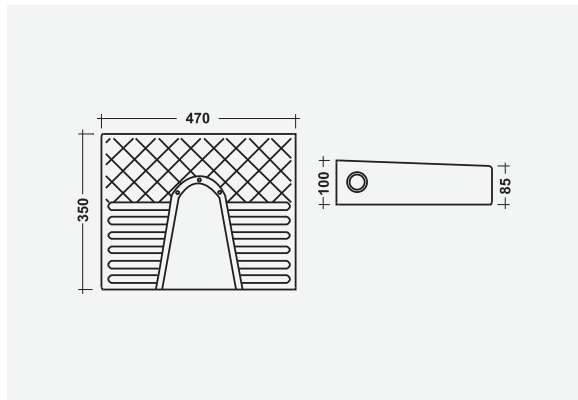

▶ **SQUATTING**
470x350x100mm