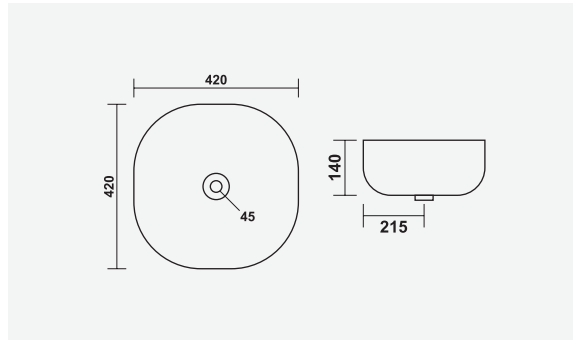

▶ VANITY  
600x450mm

▶ LAVA  
600x450x130mm

▶ PRINCE  
600x380x135mm

▶ BOSSY  
600x450x130mm

▶ PETAL  
550x390x160mm

▶ **ORBIT**  
480x390x120mm

▶ **SQUARO**  
405x405x150mm

▶ **SHALLOW**  
415x345x180mm

▶ **CLAY**  
420x420x145mm

▶ **XENO**  
350x300x120mm

▶ **RAINBOW**  
415x415x125mm

▶ CRUZE  
525x335x125mm

▶ CAMPUS  
475x395x125mm

▶ SOLO  
400x285x160mm

▶ MAFIA  
625x405x95mm

▶ STENZA  
410x410x120mm

▶ FRANCO  
500x400x135mm

▶ INOX  
430x320x120mm

▶ BLOOM  
485x370x130mm

▶ VITARA  
600x380x115mm

▶ **CELIO**  
420x420x140mm

▶ **IRIS**  
400x305x120mm

▶ **RETRO**  
355x355x155mm

▶ **MINI-SHALLOW**  
350x265x135mm

▶ **PLAZA**  
470x365x125mm

LIZA  
550x375x115mm

LINEA  
440x340x115mm

SKY  
485x375x135mm

MINI-IMPERIAL  
365x250x110mm

LUMINA  
480x350x105mm

▶ MANGO  
500x310x170mm

▶ SMILE  
420x330x230mm