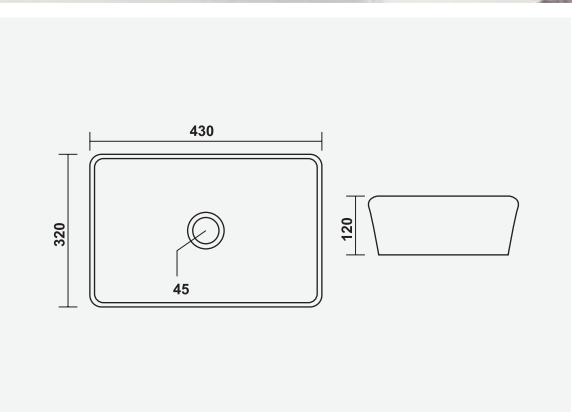

▶ VANITY  
600x450mm

▶ LAVA  
600x450x130mm

▶ PRINCE  
600x380x135mm

▶ BOSSY  
600x450x130mm

▶ PETAL  
550x390x160mm

▶ **ORBIT**  
480x390x120mm

▶ **SQUARO**  
405x405x150mm

▶ **SHALLOW**  
415x345x180mm

▶ **CLAY**  
420x420x145mm

▶ **XENO**  
350x300x120mm

▶ **RAINBOW**  
415x415x125mm

▶ CRUZE  
525x335x125mm

▶ CAMPUS  
475x395x125mm

▶ SOLO  
400x285x160mm

▶ MAFIA  
625x405x95mm

▶ STENZA  
410x410x120mm

▶ FRANCO  
500x400x135mm

▶ INOX  
430x320x120mm

▶ BLOOM  
485x370x130mm

▶ VITARA  
600x380x115mm

▶ **CELIO**  
420x420x140mm

▶ **IRIS**  
400x305x120mm

▶ **RETRO**  
355x355x155mm

▶ **MINI-SHALLOW**  
350x265x135mm