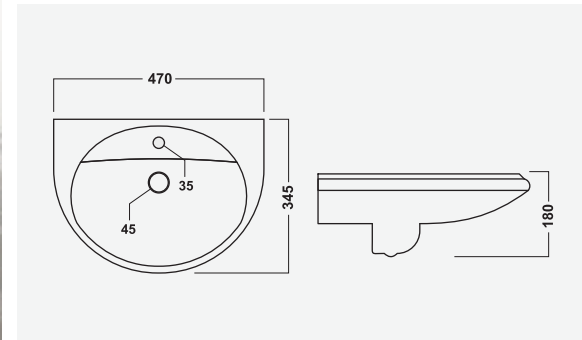

▶ FRANCO  
500x400x135mm

▶ INOX  
430x320x120mm

▶ BLOOM  
485x370x130mm

▶ VITARA  
600x380x115mm

▶ **CELIO**  
420x420x140mm

▶ **IRIS**  
400x305x120mm

▶ **RETRO**  
355x355x155mm

▶ **MINI-SHALLOW**  
350x265x135mm

▶ **PLAZA**  
470x365x125mm

LIZA  
550x375x115mm

LINEA  
440x340x115mm

SKY  
485x375x135mm

MINI-IMPERIAL  
365x250x110mm

LUMINA  
480x350x105mm

▶ MANGO  
500x310x170mm

▶ SMILE  
420x330x230mm

▶ DANE  
465x365x135mm

▶ SLEEK  
415x220x115mm

▶ FUSION  
380x265x125mm

▶ CANON  
375x250x150mm

▶ RUPA  
450x360x180mm

▶ CHIPRA  
445x330x220mm

▶ SOBER  
470x345x180mm

▶ ROMEO  
420x340x140mm

▶ 16"x16" CORNER

▶ NEW CORNER  
350x400x145mm

▶ SHIP  
420x430x150mm

▶ **CAPSULE**  
335x340x510mm

▶ **SMALL URINAL**  
400x250x290mm

▶ **LARGE URINAL**  
590x350x370mm

▶ **FLAT BACK URINAL**  
320x265x450mm