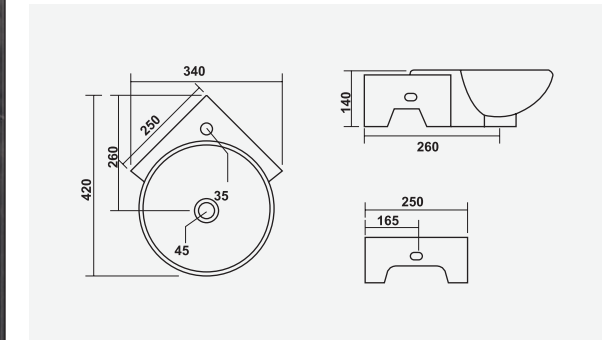

▶ FRANCO  
500x400x135mm

▶ INOX  
430x320x120mm

▶ BLOOM  
485x370x130mm

▶ VITARA  
600x380x115mm

▶ **CELIO**  
420x420x140mm

▶ **IRIS**  
400x305x120mm

▶ **RETRO**  
355x355x155mm

▶ **MINI-SHALLOW**  
350x265x135mm

▶ **PLAZA**  
470x365x125mm

LIZA  
550x375x115mm

LINEA  
440x340x115mm

SKY  
485x375x135mm

MINI-IMPERIAL  
365x250x110mm

LUMINA  
480x350x105mm

▶ MANGO  
500x310x170mm

▶ SMILE  
420x330x230mm

▶ DANE  
465x365x135mm

▶ SLEEK  
415x220x115mm

▶ FUSION  
380x265x125mm

▶ CANON  
375x250x150mm

▶ RUPA  
450x360x180mm

▶ CHIPRA  
445x330x220mm

▶ SOBER  
470x345x180mm

▶ ROMEO  
420x340x140mm