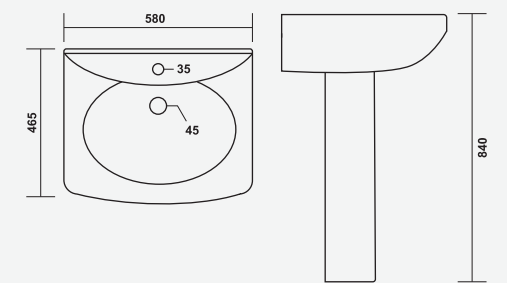

▶ HARNI -3009  
P-Trap 595x440x360mm  
Anglo Indian E.W.C.

▶ HARNI -3009  
S-Trap 540x460x405mm  
Anglo Indian E.W.C.

Washing hands has never been so stylish and intelligent. Our designs bring out the best of aesthetics and functionality to simple act of the wash.

▶ NEPTUNE  
580x465x840mm

▶ **RAJWADI**  
650x510x900mm

▶ **CLASSIC**  
550x420x870mm

▶ **ROMA**  
530x425x860mm

▶ **VINTAGE**  
610x490x870mm

▶ DOLPHIN  
445x525x855mm

▶ SOLDER  
625x450x850mm

▶ WONDER  
585x490x860mm