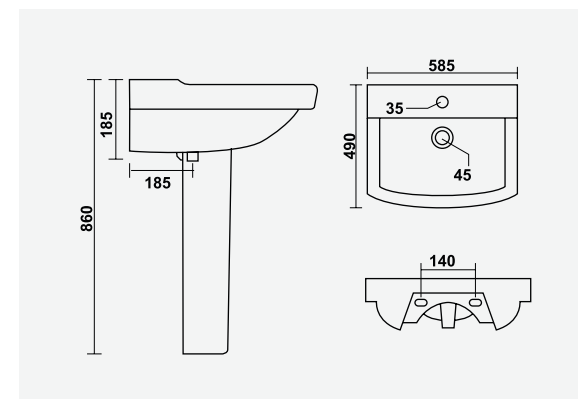

▶ HARNI -3009  
P-Trap 595x440x360mm  
Anglo Indian E.W.C.

▶ HARNI -3009  
S-Trap 540x460x405mm  
Anglo Indian E.W.C.

Washing hands has never been so stylish and intelligent. Our designs bring out the best of aesthetics and functionality to simple act of the wash.

▶ NEPTUNE  
580x465x840mm

▶ **RAJWADI**  
650x510x900mm

▶ **CLASSIC**  
550x420x870mm

▶ **ROMA**  
530x425x860mm

▶ **VINTAGE**  
610x490x870mm

▶ DOLPHIN  
445x525x855mm

▶ SOLDER  
625x450x850mm

▶ WONDER  
585x490x860mm

JUPITER  
620x450x840mm

CRECENT  
600x480x870mm

STEPHY  
570x480x870mm

CITIZEN  
560x470x860mm

▶ **ENTICE**  
595x485x860mm

▶ **FERMI-HF**  
560x435x465mm

▶ **STEPHY-HF**  
570x500x475mm

▶ **ROMA-HF**  
530x435x540mm