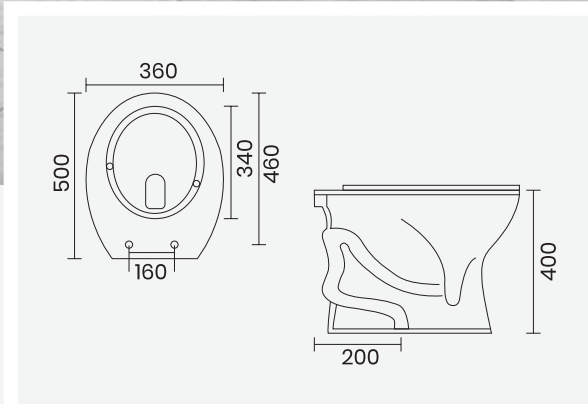

Soft Close  
Seat Cover

▶ YUGO  
505x345x270mm

Soft Close  
Seat Cover

Rimless  
Design

▶ EVOC  
500x360x400mm  
S-Trap

- Soft Close Seat Cover
- Siphonic Flushing
- Rimless Design

▶ EVA  
500x350x380mm  
S-Trap | P-Trap

- Soft Close Seat Cover

▶ ATHENA  
545x350x395mm  
S-Trap | P-Trap

▶ ITALIA - EWC  
520x240x390mm  
S-Trap

▶ SELVO - EWC  
550x360x390mm  
S-Trap

▶ RUBIA E.W.C.  
460x325x420mm  
P-Trap

▶ RUBIA E.W.C.  
470x370x410mm  
S-Trap