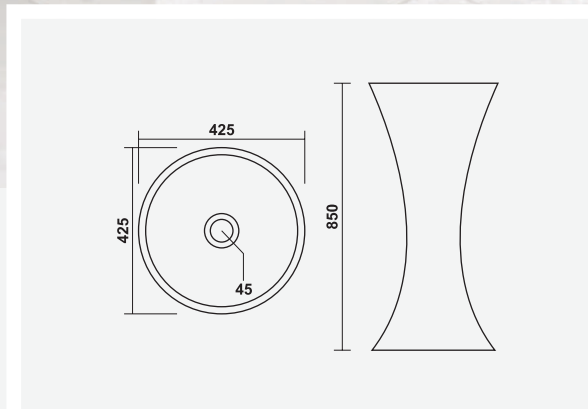

GRAVITY
425x425x850mm