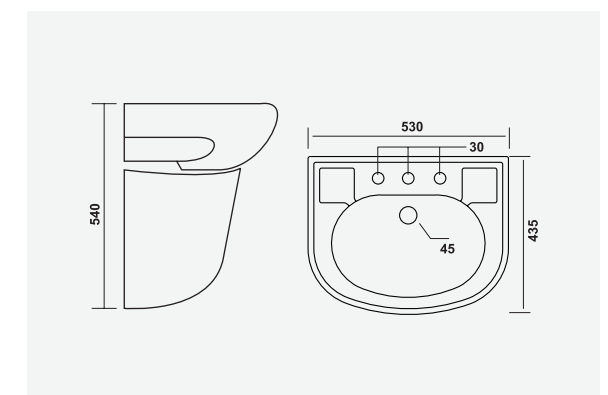

JUPITER  
620x450x840mm

CRECENT  
600x480x870mm

STEPHY  
570x480x870mm

CITIZEN  
560x470x860mm

▶ **ENTICE**  
595x485x860mm

▶ **FERMI-HF**  
560x435x465mm

▶ **STEPHY-HF**  
570x500x475mm

▶ **ROMA-HF**  
530x435x540mm

GRAVITY  
425x425x850mm

LACTO  
550x455x370mm

CONSIL  
505x415x387mm

When elegance of Bath furniture demands use of right wash basins, your search ends with SCOTLANE. Our Table Top and Wall Hung wash basins serve to beautify any ambience.

▶ VANITY  
600x450mm

▶ LAVA  
600x450x130mm

▶ PRINCE  
600x380x135mm

▶ BOSSY  
600x450x130mm

▶ PETAL  
550x390x160mm

▶ **ORBIT**  
480x390x120mm

▶ **SQUARO**  
405x405x150mm

▶ **SHALLOW**  
415x345x180mm