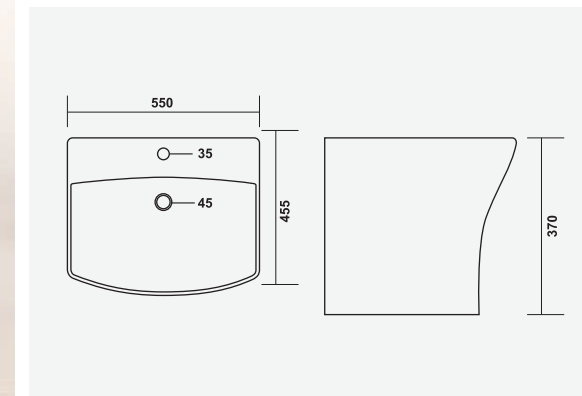

▶ NEPTUNE  
580x465x840mm

▶ **RAJWADI**  
650x510x900mm

▶ **CLASSIC**  
550x420x870mm

▶ **ROMA**  
530x425x860mm

▶ **VINTAGE**  
610x490x870mm

▶ DOLPHIN  
445x525x855mm

▶ SOLDER  
625x450x850mm

▶ WONDER  
585x490x860mm

JUPITER  
620x450x840mm

CRECENT  
600x480x870mm

STEPHY  
570x480x870mm

CITIZEN  
560x470x860mm

▶ **ENTICE**  
595x485x860mm

▶ **FERMI-HF**  
560x435x465mm

▶ **STEPHY-HF**  
570x500x475mm

▶ **ROMA-HF**  
530x435x540mm

GRAVITY  
425x425x850mm

LACTO  
550x455x370mm

CONSIL  
505x415x387mm

When elegance of Bath furniture demands use of right wash basins, your search ends with SCOTLANE. Our Table Top and Wall Hung wash basins serve to beautify any ambience.

▶ VANITY  
600x450mm

▶ LAVA  
600x450x130mm

▶ PRINCE  
600x380x135mm

▶ BOSSY  
600x450x130mm

▶ PETAL  
550x390x160mm

▶ **ORBIT**  
480x390x120mm

▶ **SQUARO**  
405x405x150mm

▶ **SHALLOW**  
415x345x180mm