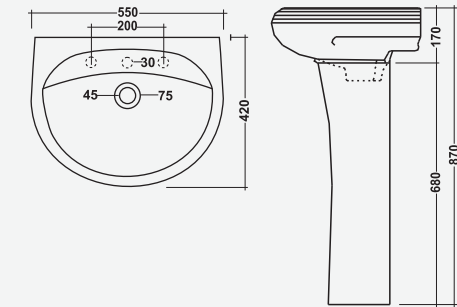

▶ HARNI -3009  
P-Trap 595x440x360mm  
Anglo Indian E.W.C.

▶ HARNI -3009  
S-Trap 540x460x405mm  
Anglo Indian E.W.C.

Washing hands has never been so stylish and intelligent. Our designs bring out the best of aesthetics and functionality to simple act of the wash.

▶ NEPTUNE  
580x465x840mm

▶ **RAJWADI**  
650x510x900mm

▶ **CLASSIC**  
550x420x870mm

▶ **ROMA**  
530x425x860mm

▶ **VINTAGE**  
610x490x870mm

▶ DOLPHIN  
445x525x855mm

▶ SOLDER  
625x450x850mm

▶ WONDER  
585x490x860mm

JUPITER  
620x450x840mm

CRECENT  
600x480x870mm

STEPHY  
570x480x870mm

CITIZEN  
560x470x860mm

▶ **ENTICE**  
595x485x860mm

▶ **FERMI-HF**  
560x435x465mm

▶ **STEPHY-HF**  
570x500x475mm

▶ **ROMA-HF**  
530x435x540mm