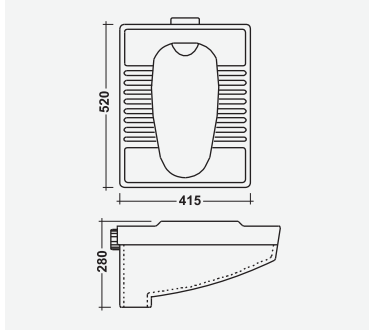

▶ VANITY  
600x450mm

▶ LAVA  
600x450x130mm

▶ PRINCE  
600x380x135mm

▶ BOSSY  
600x450x130mm

▶ PETAL  
550x390x160mm

▶ **ORBIT**  
480x390x120mm

▶ **SQUARO**  
405x405x150mm

▶ **SHALLOW**  
415x345x180mm

▶ FRANCO  
500x400x135mm

▶ INOX  
430x320x120mm

▶ BLOOM  
485x370x130mm

▶ VITARA  
600x380x115mm

▶ **CELIO**  
420x420x140mm

▶ **IRIS**  
400x305x120mm

▶ **RETRO**  
355x355x155mm

▶ **MINI-SHALLOW**  
350x265x135mm

▶ 16"x16" CORNER

▶ NEW CORNER  
350x400x145mm

▶ SHIP  
420x430x150mm

▶ **CAPSULE**  
335x340x510mm

▶ **SMALL URINAL**  
400x250x290mm

▶ **LARGE URINAL**  
590x350x370mm

▶ **FLAT BACK URINAL**  
320x265x450mm

▶ **SQUATTING**  
470x350x100mm

▶ **ORISSA PAN 20'' (AQUA)**

▶ **ORISSA PAN 23''**

▶ **CITY PAN-20''**

▶ **ORISSA PAN 20''**

**KITCHEN SINK LARGE**  
600x480x235mm  
(24"x18"x8")

**KITCHEN SINK**  
560x410x220mm  
(22"x16"x7")