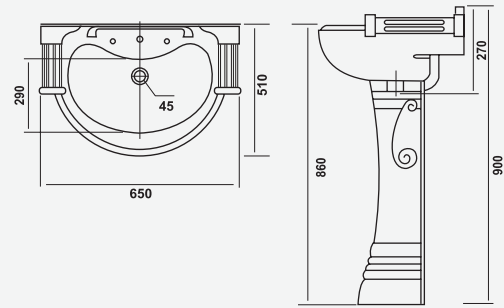

▶ HARNI -3009  
P-Trap 595x440x360mm  
Anglo Indian E.W.C.

▶ HARNI -3009  
S-Trap 540x460x405mm  
Anglo Indian E.W.C.

Washing hands has never been so stylish and intelligent. Our designs bring out the best of aesthetics and functionality to simple act of the wash.

▶ NEPTUNE  
580x465x840mm

▶ **RAJWADI**  
650x510x900mm

▶ **CLASSIC**  
550x420x870mm

▶ **ROMA**  
530x425x860mm

▶ **VINTAGE**  
610x490x870mm

▶ DOLPHIN  
445x525x855mm

▶ SOLDER  
625x450x850mm

▶ WONDER  
585x490x860mm