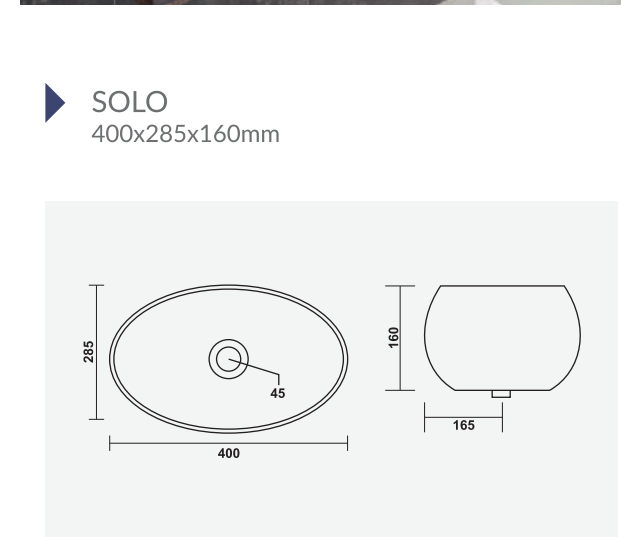

▶ VANITY  
600x450mm

▶ LAVA  
600x450x130mm

▶ PRINCE  
600x380x135mm

▶ BOSSY  
600x450x130mm

▶ PETAL  
550x390x160mm

▶ **ORBIT**  
480x390x120mm

▶ **SQUARO**  
405x405x150mm

▶ **SHALLOW**  
415x345x180mm

▶ **CLAY**  
420x420x145mm

▶ **XENO**  
350x300x120mm

▶ **RAINBOW**  
415x415x125mm

▶ CRUZE  
525x335x125mm

▶ CAMPUS  
475x395x125mm

▶ SOLO  
400x285x160mm

▶ MAFIA  
625x405x95mm

▶ STENZA  
410x410x120mm

▶ FRANCO  
500x400x135mm

▶ INOX  
430x320x120mm

▶ BLOOM  
485x370x130mm

▶ VITARA  
600x380x115mm

▶ **CELIO**  
420x420x140mm

▶ **IRIS**  
400x305x120mm

▶ **RETRO**  
355x355x155mm

▶ **MINI-SHALLOW**  
350x265x135mm