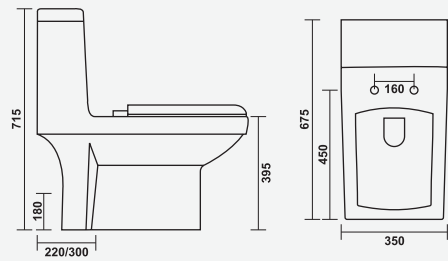

- Soft Close Seat Cover

▶ 2055  
700x380x690mm  
S-Trap 4"/9" | P-Trap

▶ 2272  
700x370x700mm  
S-Trap 9"/12" | P-Trap

▶ 4001  
675x350x715mm  
S-Trap 9"/12" | P-Trap

▶ 5001  
685x360x760mm  
S-Trap 4"/9" | P-Trap