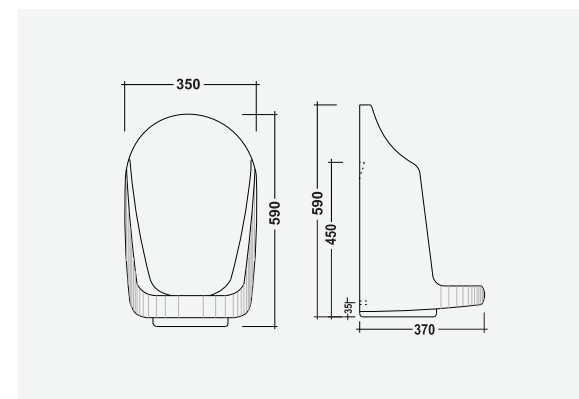

▶ FRANCO  
500x400x135mm

▶ INOX  
430x320x120mm

▶ BLOOM  
485x370x130mm

▶ VITARA  
600x380x115mm

▶ **CELIO**  
420x420x140mm

▶ **IRIS**  
400x305x120mm

▶ **RETRO**  
355x355x155mm

▶ **MINI-SHALLOW**  
350x265x135mm

▶ DANE  
465x365x135mm

▶ SLEEK  
415x220x115mm

▶ FUSION  
380x265x125mm

▶ CANON  
375x250x150mm

▶ RUPA  
450x360x180mm

▶ CHIPRA  
445x330x220mm

▶ SOBER  
470x345x180mm

▶ ROMEO  
420x340x140mm

▶ 16"x16" CORNER

▶ NEW CORNER  
350x400x145mm

▶ SHIP  
420x430x150mm

▶ **CAPSULE**  
335x340x510mm

▶ **SMALL URINAL**  
400x250x290mm

▶ **LARGE URINAL**  
590x350x370mm

▶ **FLAT BACK URINAL**  
320x265x450mm