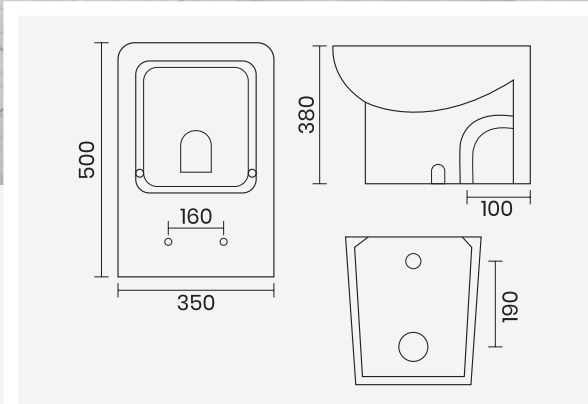

Soft Close  
Seat Cover

▶ YUGO  
505x345x270mm

Soft Close  
Seat Cover

Rimless  
Design

▶ EVOC  
500x360x400mm  
S-Trap

- Soft Close Seat Cover
- Siphonic Flushing
- Rimless Design

▶ EVA  
500x350x380mm  
S-Trap | P-Trap

- Soft Close Seat Cover

▶ ATHENA  
545x350x395mm  
S-Trap | P-Trap

▶ ITALIA - EWC  
520x240x390mm  
S-Trap

▶ SELVO - EWC  
550x360x390mm  
S-Trap

▶ RUBIA E.W.C.  
460x325x420mm  
P-Trap

▶ RUBIA E.W.C.  
470x370x410mm  
S-Trap

▶ VANITY  
600x450mm

▶ LAVA  
600x450x130mm

▶ PRINCE  
600x380x135mm

▶ BOSSY  
600x450x130mm

▶ PETAL  
550x390x160mm

▶ **ORBIT**  
480x390x120mm

▶ **SQUARO**  
405x405x150mm

▶ **SHALLOW**  
415x345x180mm