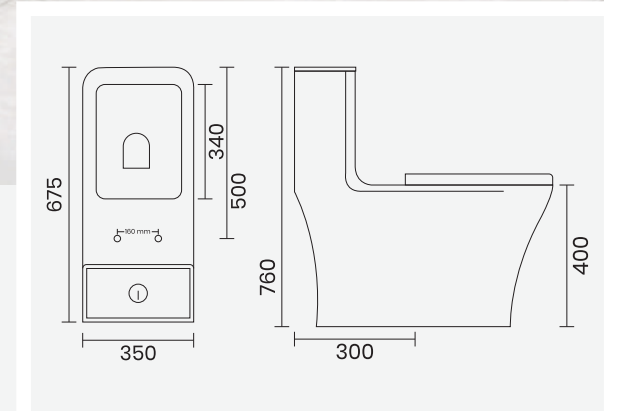

▶ 9002  
One Piece Closet  
640x355x740mm  
S-Trap 9"  
Syphonic

▶ LACTO  
One Piece Basin  
550x455x370mm

5D TECHNOLOGY

▶ 9004  
650x350x790mm  
S-Trap 9"

5D TECHNOLOGY

▶ 9003  
675x350x760mm  
S-Trap 12"