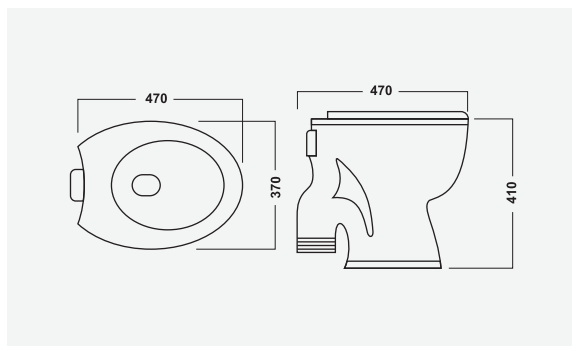

- Soft Close Seat Cover

▶ ATHENA  
545x350x395mm  
S-Trap | P-Trap

▶ ITALIA - EWC  
520x240x390mm  
S-Trap

▶ SELVO - EWC  
550x360x390mm  
S-Trap

▶ RUBIA E.W.C.  
460x325x420mm  
P-Trap

▶ RUBIA E.W.C.  
470x370x410mm  
S-Trap

▶ HARNI -3009  
P-Trap 595x440x360mm  
Anglo Indian E.W.C.

▶ HARNI -3009  
S-Trap 540x460x405mm  
Anglo Indian E.W.C.

Washing hands has never been so stylish and intelligent. Our designs bring out the best of aesthetics and functionality to simple act of the wash.