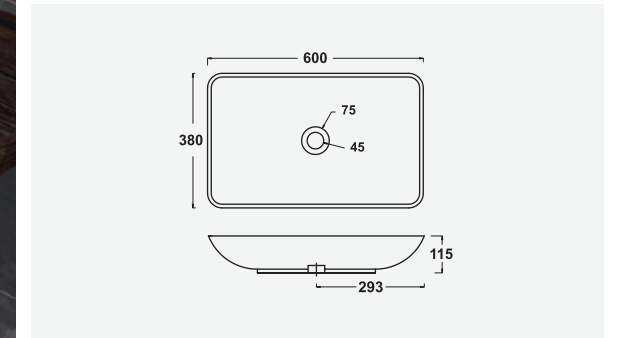

▶ FRANCO  
500x400x135mm

▶ INOX  
430x320x120mm

▶ BLOOM  
485x370x130mm

▶ VITARA  
600x380x115mm

▶ **CELIO**  
420x420x140mm

▶ **IRIS**  
400x305x120mm

▶ **RETRO**  
355x355x155mm

▶ **MINI-SHALLOW**  
350x265x135mm

▶ **PLAZA**  
470x365x125mm

LIZA  
550x375x115mm

LINEA  
440x340x115mm

SKY  
485x375x135mm

MINI-IMPERIAL  
365x250x110mm

LUMINA  
480x350x105mm

▶ MANGO  
500x310x170mm

▶ SMILE  
420x330x230mm