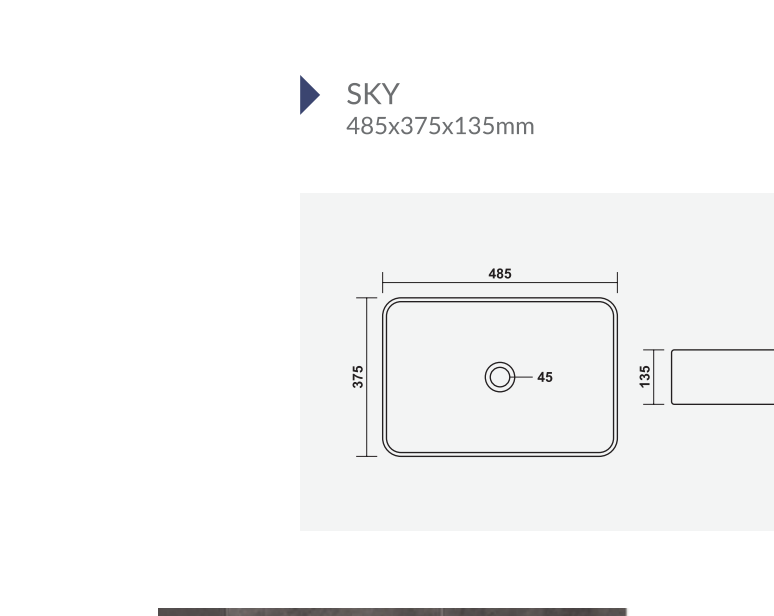

▶ FRANCO  
500x400x135mm

▶ INOX  
430x320x120mm

▶ BLOOM  
485x370x130mm

▶ VITARA  
600x380x115mm

▶ **CELIO**  
420x420x140mm

▶ **IRIS**  
400x305x120mm

▶ **RETRO**  
355x355x155mm

▶ **MINI-SHALLOW**  
350x265x135mm

▶ **PLAZA**  
470x365x125mm

LIZA  
550x375x115mm

LINEA  
440x340x115mm

SKY  
485x375x135mm

MINI-IMPERIAL  
365x250x110mm

LUMINA  
480x350x105mm

▶ MANGO  
500x310x170mm

▶ SMILE  
420x330x230mm

▶ DANE  
465x365x135mm

▶ SLEEK  
415x220x115mm

▶ FUSION  
380x265x125mm

▶ CANON  
375x250x150mm

▶ RUPA  
450x360x180mm

▶ CHIPRA  
445x330x220mm

▶ SOBER  
470x345x180mm

▶ ROMEO  
420x340x140mm