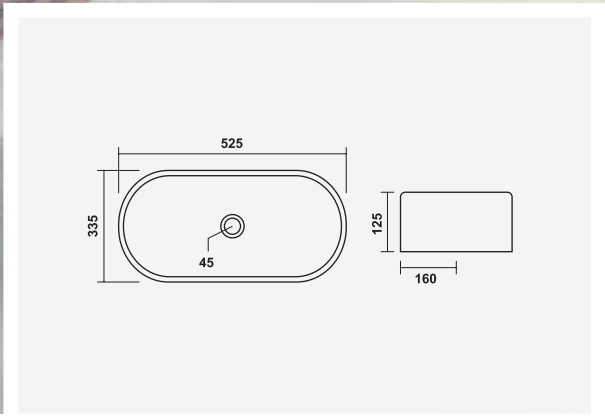

▶ VANITY  
600x450mm

▶ LAVA  
600x450x130mm

▶ PRINCE  
600x380x135mm

▶ BOSSY  
600x450x130mm

▶ PETAL  
550x390x160mm

▶ **ORBIT**  
480x390x120mm

▶ **SQUARO**  
405x405x150mm

▶ **SHALLOW**  
415x345x180mm

▶ **CLAY**  
420x420x145mm

▶ **XENO**  
350x300x120mm

▶ **RAINBOW**  
415x415x125mm

▶ CRUZE  
525x335x125mm

▶ CAMPUS  
475x395x125mm

▶ SOLO  
400x285x160mm

▶ MAFIA  
625x405x95mm

▶ STENZA  
410x410x120mm

▶ FRANCO  
500x400x135mm

▶ INOX  
430x320x120mm

▶ BLOOM  
485x370x130mm

▶ VITARA  
600x380x115mm

▶ **CELIO**  
420x420x140mm

▶ **IRIS**  
400x305x120mm

▶ **RETRO**  
355x355x155mm

▶ **MINI-SHALLOW**  
350x265x135mm