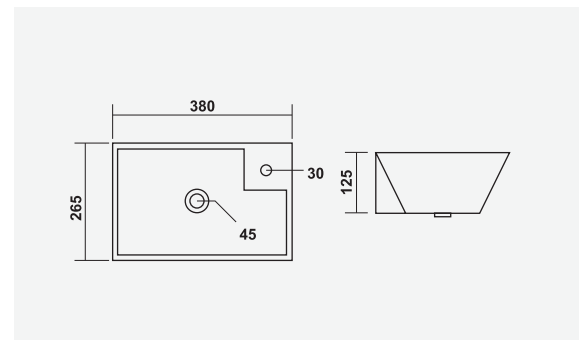

▶ RUPA
450x360x180mm