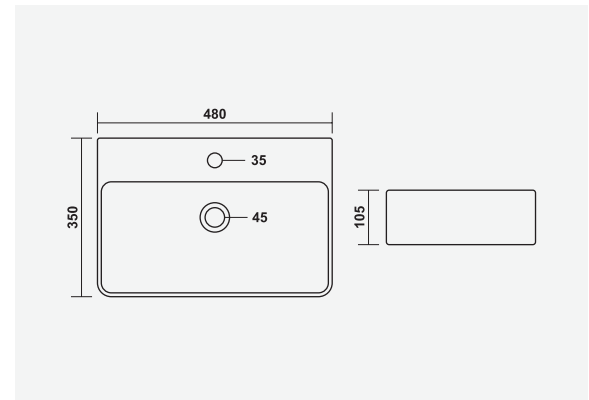

▶ FRANCO  
500x400x135mm

▶ INOX  
430x320x120mm

▶ BLOOM  
485x370x130mm

▶ VITARA  
600x380x115mm

▶ **CELIO**  
420x420x140mm

▶ **IRIS**  
400x305x120mm

▶ **RETRO**  
355x355x155mm

▶ **MINI-SHALLOW**  
350x265x135mm

▶ **PLAZA**  
470x365x125mm

LIZA  
550x375x115mm

LINEA  
440x340x115mm

SKY  
485x375x135mm

MINI-IMPERIAL  
365x250x110mm

LUMINA  
480x350x105mm

▶ MANGO  
500x310x170mm

▶ SMILE  
420x330x230mm

▶ DANE  
465x365x135mm

▶ SLEEK  
415x220x115mm

▶ FUSION  
380x265x125mm

▶ CANON  
375x250x150mm

▶ RUPA  
450x360x180mm

▶ CHIPRA  
445x330x220mm

▶ SOBER  
470x345x180mm

▶ ROMEO  
420x340x140mm