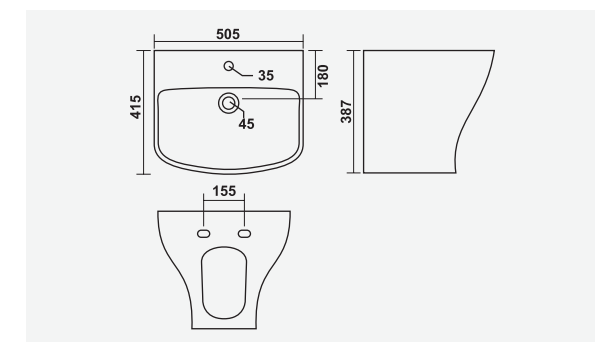

▶ NEPTUNE  
580x465x840mm

▶ **RAJWADI**  
650x510x900mm

▶ **CLASSIC**  
550x420x870mm

▶ **ROMA**  
530x425x860mm

▶ **VINTAGE**  
610x490x870mm

▶ DOLPHIN  
445x525x855mm

▶ SOLDER  
625x450x850mm

▶ WONDER  
585x490x860mm

JUPITER  
620x450x840mm

CRECENT  
600x480x870mm

STEPHY  
570x480x870mm

CITIZEN  
560x470x860mm

▶ **ENTICE**  
595x485x860mm

▶ **FERMI-HF**  
560x435x465mm

▶ **STEPHY-HF**  
570x500x475mm

▶ **ROMA-HF**  
530x435x540mm

GRAVITY  
425x425x850mm

LACTO  
550x455x370mm

CONSIL  
505x415x387mm

When elegance of Bath furniture demands use of right wash basins, your search ends with SCOTLANE. Our Table Top and Wall Hung wash basins serve to beautify any ambience.

▶ VANITY  
600x450mm

▶ LAVA  
600x450x130mm

▶ PRINCE  
600x380x135mm

▶ BOSSY  
600x450x130mm

▶ PETAL  
550x390x160mm

▶ **ORBIT**  
480x390x120mm

▶ **SQUARO**  
405x405x150mm

▶ **SHALLOW**  
415x345x180mm