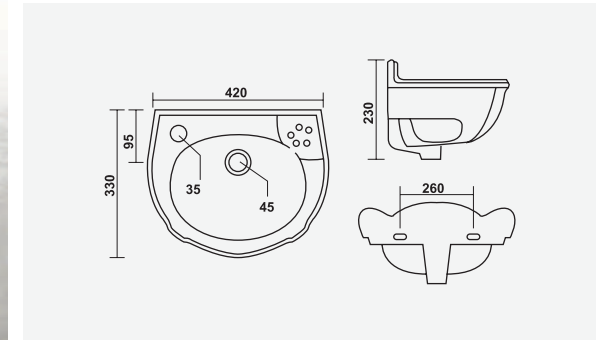

▶ FRANCO  
500x400x135mm

▶ INOX  
430x320x120mm

▶ BLOOM  
485x370x130mm

▶ VITARA  
600x380x115mm

▶ **CELIO**  
420x420x140mm

▶ **IRIS**  
400x305x120mm

▶ **RETRO**  
355x355x155mm

▶ **MINI-SHALLOW**  
350x265x135mm

▶ **PLAZA**  
470x365x125mm

LIZA  
550x375x115mm

LINEA  
440x340x115mm

SKY  
485x375x135mm

MINI-IMPERIAL  
365x250x110mm

LUMINA  
480x350x105mm

▶ MANGO  
500x310x170mm

▶ SMILE  
420x330x230mm

▶ DANE  
465x365x135mm

▶ SLEEK  
415x220x115mm

▶ FUSION  
380x265x125mm

▶ CANON  
375x250x150mm

▶ RUPA  
450x360x180mm

▶ CHIPRA  
445x330x220mm

▶ SOBER  
470x345x180mm

▶ ROMEO  
420x340x140mm