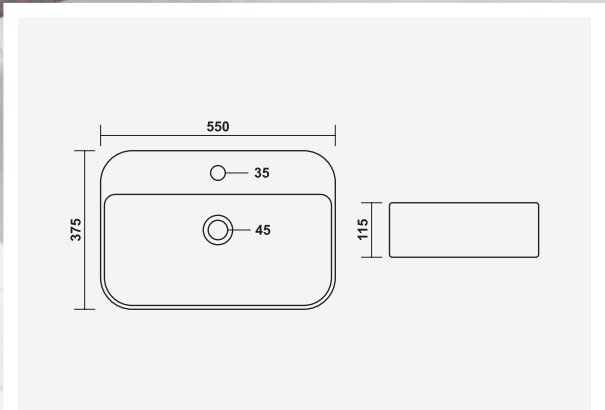

▶ VANITY  
600x450mm

▶ LAVA  
600x450x130mm

▶ PRINCE  
600x380x135mm

▶ BOSSY  
600x450x130mm

▶ PETAL  
550x390x160mm

▶ **ORBIT**  
480x390x120mm

▶ **SQUARO**  
405x405x150mm

▶ **SHALLOW**  
415x345x180mm

▶ **CLAY**  
420x420x145mm

▶ **XENO**  
350x300x120mm

▶ **RAINBOW**  
415x415x125mm

▶ CRUZE  
525x335x125mm

▶ CAMPUS  
475x395x125mm

▶ SOLO  
400x285x160mm

▶ MAFIA  
625x405x95mm

▶ STENZA  
410x410x120mm

▶ FRANCO  
500x400x135mm

▶ INOX  
430x320x120mm

▶ BLOOM  
485x370x130mm

▶ VITARA  
600x380x115mm

▶ **CELIO**  
420x420x140mm

▶ **IRIS**  
400x305x120mm

▶ **RETRO**  
355x355x155mm

▶ **MINI-SHALLOW**  
350x265x135mm

▶ **PLAZA**  
470x365x125mm

LIZA  
550x375x115mm

LINEA  
440x340x115mm

SKY  
485x375x135mm

MINI-IMPERIAL  
365x250x110mm

LUMINA  
480x350x105mm

▶ MANGO  
500x310x170mm

▶ SMILE  
420x330x230mm