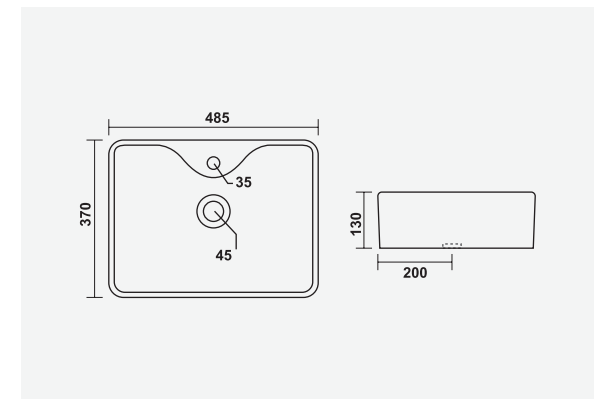

▶ VANITY  
600x450mm

▶ LAVA  
600x450x130mm

▶ PRINCE  
600x380x135mm

▶ BOSSY  
600x450x130mm

▶ PETAL  
550x390x160mm

▶ **ORBIT**  
480x390x120mm

▶ **SQUARO**  
405x405x150mm

▶ **SHALLOW**  
415x345x180mm

▶ **CLAY**  
420x420x145mm

▶ **XENO**  
350x300x120mm

▶ **RAINBOW**  
415x415x125mm

▶ CRUZE  
525x335x125mm

▶ CAMPUS  
475x395x125mm

▶ SOLO  
400x285x160mm

▶ MAFIA  
625x405x95mm

▶ STENZA  
410x410x120mm

▶ FRANCO  
500x400x135mm

▶ INOX  
430x320x120mm

▶ BLOOM  
485x370x130mm

▶ VITARA  
600x380x115mm

▶ **CELIO**  
420x420x140mm

▶ **IRIS**  
400x305x120mm

▶ **RETRO**  
355x355x155mm

▶ **MINI-SHALLOW**  
350x265x135mm