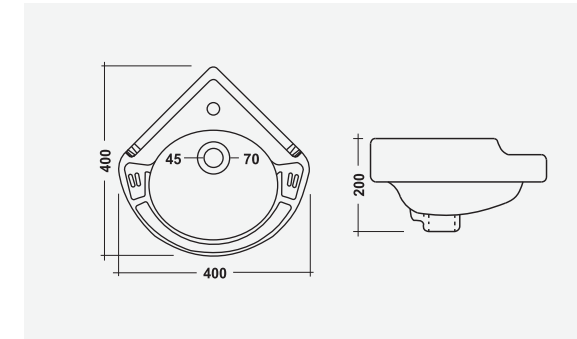

▶ NEW CORNER
350x400x145mm