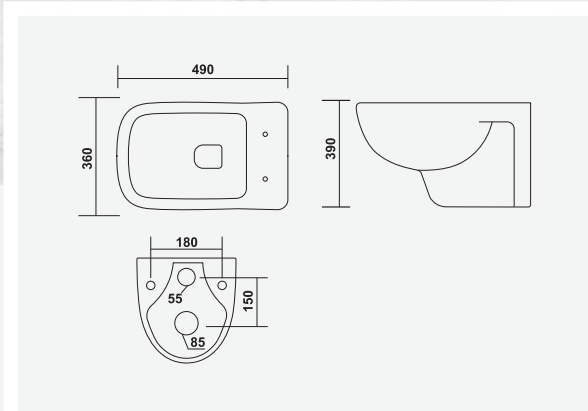

Regal life is **earned**,  
**experienced**  
and **savored**.

▶ **SHALLOW**  
Table Top  
415x345x180mm

▶ **TANGO**  
Wall Hung Closet  
485x345x310mm

▶ **POLO**  
505x360x345mm

Soft Close Seat Cover

▶ **DELTA**  
520x350x340mm

Soft Close Seat Cover

▶ **TANGO**  
485x345x310mm

Soft Close Seat Cover

**BRAVO**  
510x350x345mm

**STUD**  
515x370x370mm

**KALISH**  
470x350x350

**INFERNO**  
495x350x355mm

▶ ALFA  
490x360x390mm

▶ VANITY  
600x450mm

▶ LAVA  
600x450x130mm

▶ PRINCE  
600x380x135mm

▶ BOSSY  
600x450x130mm

▶ PETAL  
550x390x160mm

▶ **ORBIT**  
480x390x120mm

▶ **SQUARO**  
405x405x150mm

▶ **SHALLOW**  
415x345x180mm