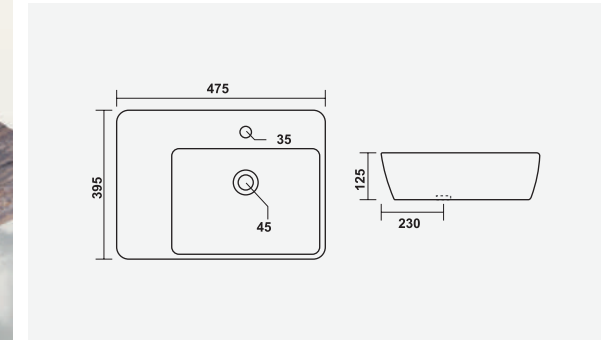

▶ VANITY  
600x450mm

▶ LAVA  
600x450x130mm

▶ PRINCE  
600x380x135mm

▶ BOSSY  
600x450x130mm

▶ PETAL  
550x390x160mm

▶ **ORBIT**  
480x390x120mm

▶ **SQUARO**  
405x405x150mm

▶ **SHALLOW**  
415x345x180mm

▶ **CLAY**  
420x420x145mm

▶ **XENO**  
350x300x120mm

▶ **RAINBOW**  
415x415x125mm

▶ CRUZE  
525x335x125mm

▶ CAMPUS  
475x395x125mm

▶ SOLO  
400x285x160mm

▶ MAFIA  
625x405x95mm

▶ STENZA  
410x410x120mm

▶ FRANCO  
500x400x135mm

▶ INOX  
430x320x120mm

▶ BLOOM  
485x370x130mm

▶ VITARA  
600x380x115mm

▶ **CELIO**  
420x420x140mm

▶ **IRIS**  
400x305x120mm

▶ **RETRO**  
355x355x155mm

▶ **MINI-SHALLOW**  
350x265x135mm