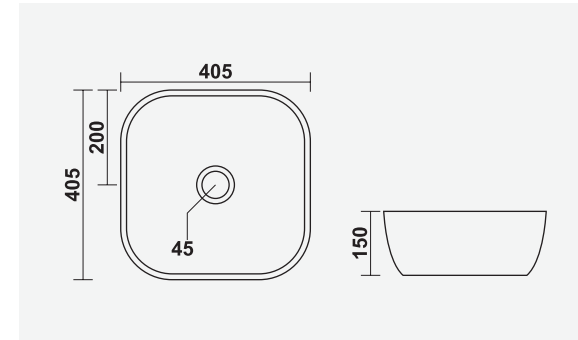

JUPITER  
620x450x840mm

CRECENT  
600x480x870mm

STEPHY  
570x480x870mm

CITIZEN  
560x470x860mm

▶ **ENTICE**  
595x485x860mm

▶ **FERMI-HF**  
560x435x465mm

▶ **STEPHY-HF**  
570x500x475mm

▶ **ROMA-HF**  
530x435x540mm

▶ VANITY  
600x450mm

▶ LAVA  
600x450x130mm

▶ PRINCE  
600x380x135mm

▶ BOSSY  
600x450x130mm

▶ PETAL  
550x390x160mm

▶ **ORBIT**  
480x390x120mm

▶ **SQUARO**  
405x405x150mm

▶ **SHALLOW**  
415x345x180mm

▶ **CLAY**  
420x420x145mm

▶ **XENO**  
350x300x120mm

▶ **RAINBOW**  
415x415x125mm

▶ CRUZE  
525x335x125mm

▶ CAMPUS  
475x395x125mm

▶ SOLO  
400x285x160mm

▶ MAFIA  
625x405x95mm

▶ STENZA  
410x410x120mm

▶ FRANCO  
500x400x135mm

▶ INOX  
430x320x120mm

▶ BLOOM  
485x370x130mm

▶ VITARA  
600x380x115mm

▶ **CELIO**  
420x420x140mm

▶ **IRIS**  
400x305x120mm

▶ **RETRO**  
355x355x155mm

▶ **MINI-SHALLOW**  
350x265x135mm