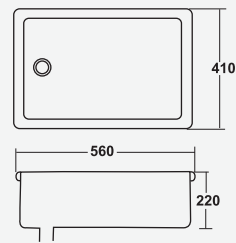

▶ FRANCO  
500x400x135mm

▶ INOX  
430x320x120mm

▶ BLOOM  
485x370x130mm

▶ VITARA  
600x380x115mm

▶ **CELIO**  
420x420x140mm

▶ **IRIS**  
400x305x120mm

▶ **RETRO**  
355x355x155mm

▶ **MINI-SHALLOW**  
350x265x135mm

▶ 16"x16" CORNER

▶ NEW CORNER  
350x400x145mm

▶ SHIP  
420x430x150mm

▶ **CAPSULE**  
335x340x510mm

▶ **SMALL URINAL**  
400x250x290mm

▶ **LARGE URINAL**  
590x350x370mm

▶ **FLAT BACK URINAL**  
320x265x450mm

▶ **SQUATTING**  
470x350x100mm

▶ **ORISSA PAN 20'' (AQUA)**

▶ **ORISSA PAN 23''**

▶ **CITY PAN-20''**

▶ **ORISSA PAN 20''**

**KITCHEN SINK LARGE**  
600x480x235mm  
(24"x18"x8")

**KITCHEN SINK**  
560x410x220mm  
(22"x16"x7")