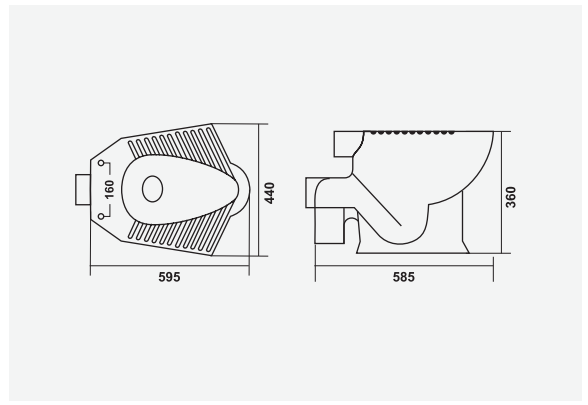

- Soft Close Seat Cover

▶ ATHENA  
545x350x395mm  
S-Trap | P-Trap

▶ ITALIA - EWC  
520x240x390mm  
S-Trap

▶ SELVO - EWC  
550x360x390mm  
S-Trap

▶ RUBIA E.W.C.  
460x325x420mm  
P-Trap

▶ RUBIA E.W.C.  
470x370x410mm  
S-Trap

▶ HARNI -3009  
P-Trap 595x440x360mm  
Anglo Indian E.W.C.

▶ HARNI -3009  
S-Trap 540x460x405mm  
Anglo Indian E.W.C.

Washing hands has never been so stylish and intelligent. Our designs bring out the best of aesthetics and functionality to simple act of the wash.