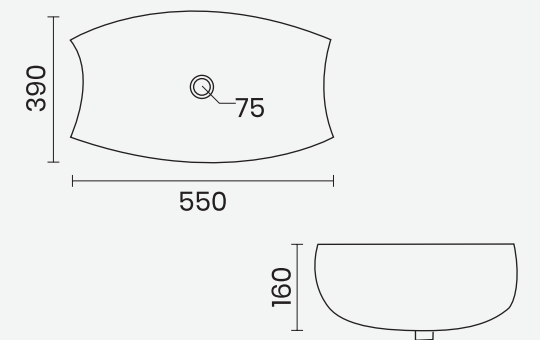

JUPITER  
620x450x840mm

CRECENT  
600x480x870mm

STEPHY  
570x480x870mm

CITIZEN  
560x470x860mm

▶ **ENTICE**  
595x485x860mm

▶ **FERMI-HF**  
560x435x465mm

▶ **STEPHY-HF**  
570x500x475mm

▶ **ROMA-HF**  
530x435x540mm

▶ VANITY  
600x450mm

▶ LAVA  
600x450x130mm

▶ PRINCE  
600x380x135mm

▶ BOSSY  
600x450x130mm

▶ PETAL  
550x390x160mm

▶ **ORBIT**  
480x390x120mm

▶ **SQUARO**  
405x405x150mm

▶ **SHALLOW**  
415x345x180mm

▶ **CLAY**  
420x420x145mm

▶ **XENO**  
350x300x120mm

▶ **RAINBOW**  
415x415x125mm

▶ CRUZE  
525x335x125mm

▶ CAMPUS  
475x395x125mm

▶ SOLO  
400x285x160mm

▶ MAFIA  
625x405x95mm

▶ STENZA  
410x410x120mm

▶ FRANCO  
500x400x135mm

▶ INOX  
430x320x120mm

▶ BLOOM  
485x370x130mm

▶ VITARA  
600x380x115mm

▶ **CELIO**  
420x420x140mm

▶ **IRIS**  
400x305x120mm

▶ **RETRO**  
355x355x155mm

▶ **MINI-SHALLOW**  
350x265x135mm