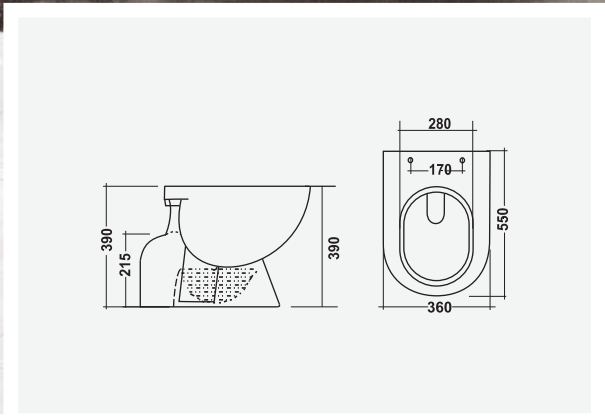

- Soft Close Seat Cover

▶ ATHENA  
545x350x395mm  
S-Trap | P-Trap

▶ ITALIA - EWC  
520x240x390mm  
S-Trap

▶ SELVO - EWC  
550x360x390mm  
S-Trap

▶ RUBIA E.W.C.  
460x325x420mm  
P-Trap

▶ RUBIA E.W.C.  
470x370x410mm  
S-Trap

▶ HARNI -3009  
P-Trap 595x440x360mm  
Anglo Indian E.W.C.

▶ HARNI -3009  
S-Trap 540x460x405mm  
Anglo Indian E.W.C.

Washing hands has never been so stylish and intelligent. Our designs bring out the best of aesthetics and functionality to simple act of the wash.