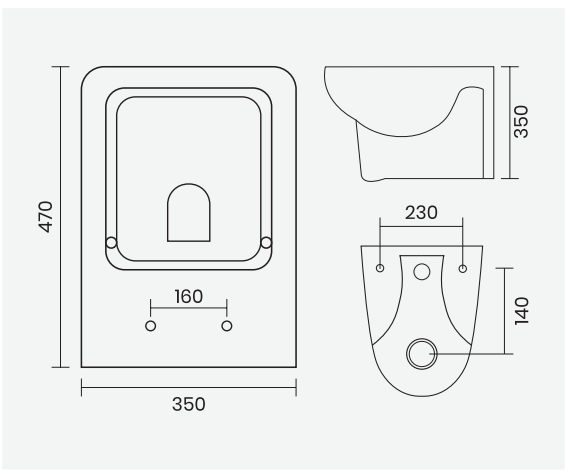

Regal life is **earned**,  
**experienced**  
and **savored**.

▶ **SHALLOW**  
Table Top  
415x345x180mm

▶ **TANGO**  
Wall Hung Closet  
485x345x310mm

▶ **POLO**  
505x360x345mm

Soft Close Seat Cover

▶ **DELTA**  
520x350x340mm

Soft Close Seat Cover

▶ **TANGO**  
485x345x310mm

Soft Close Seat Cover

**BRAVO**  
510x350x345mm

**STUD**  
515x370x370mm

**KALISH**  
470x350x350

**INFERNO**  
495x350x355mm

▶ ALFA  
490x360x390mm

▶ VANITY  
600x450mm

▶ LAVA  
600x450x130mm

▶ PRINCE  
600x380x135mm

▶ BOSSY  
600x450x130mm

▶ PETAL  
550x390x160mm

▶ **ORBIT**  
480x390x120mm

▶ **SQUARO**  
405x405x150mm

▶ **SHALLOW**  
415x345x180mm