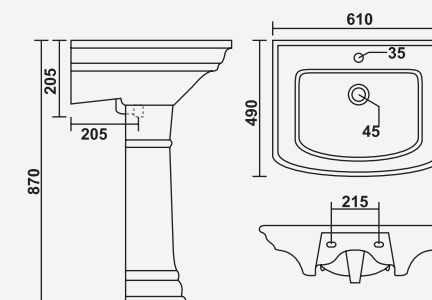

▶ NEPTUNE  
580x465x840mm

▶ **RAJWADI**  
650x510x900mm

▶ **CLASSIC**  
550x420x870mm

▶ **ROMA**  
530x425x860mm

▶ **VINTAGE**  
610x490x870mm

▶ DOLPHIN  
445x525x855mm

▶ SOLDER  
625x450x850mm

▶ WONDER  
585x490x860mm

JUPITER  
620x450x840mm

CRECENT  
600x480x870mm

STEPHY  
570x480x870mm

CITIZEN  
560x470x860mm

▶ **ENTICE**  
595x485x860mm

▶ **FERMI-HF**  
560x435x465mm

▶ **STEPHY-HF**  
570x500x475mm

▶ **ROMA-HF**  
530x435x540mm