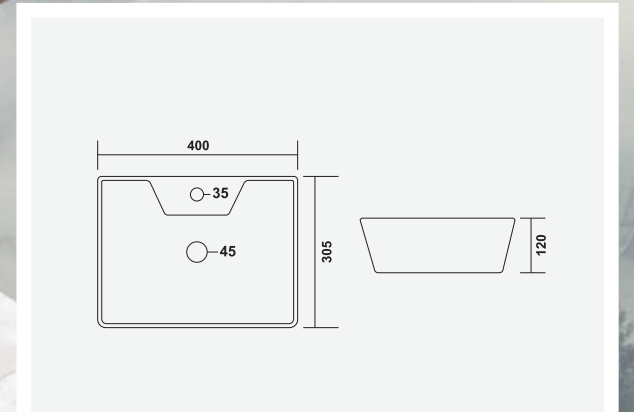

▶ VANITY  
600x450mm

▶ LAVA  
600x450x130mm

▶ PRINCE  
600x380x135mm

▶ BOSSY  
600x450x130mm

▶ PETAL  
550x390x160mm

▶ **ORBIT**  
480x390x120mm

▶ **SQUARO**  
405x405x150mm

▶ **SHALLOW**  
415x345x180mm

▶ FRANCO  
500x400x135mm

▶ INOX  
430x320x120mm

▶ BLOOM  
485x370x130mm

▶ VITARA  
600x380x115mm

▶ **CELIO**  
420x420x140mm

▶ **IRIS**  
400x305x120mm

▶ **RETRO**  
355x355x155mm

▶ **MINI-SHALLOW**  
350x265x135mm

▶ **PLAZA**  
470x365x125mm

LIZA  
550x375x115mm

LINEA  
440x340x115mm

SKY  
485x375x135mm

MINI-IMPERIAL  
365x250x110mm

LUMINA  
480x350x105mm

▶ MANGO  
500x310x170mm

▶ SMILE  
420x330x230mm