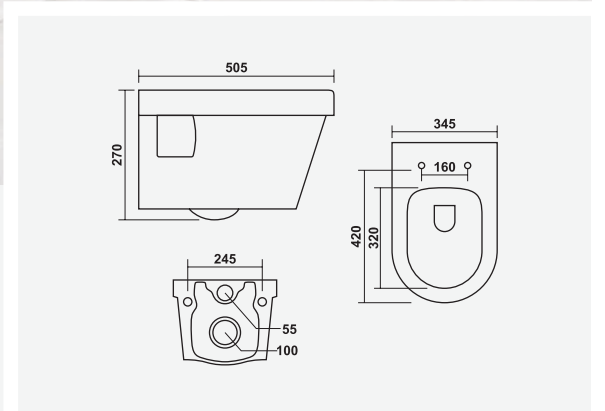

▶ YUGO
505x345x270mm

Soft Close
Seat Cover

Rimless
Design