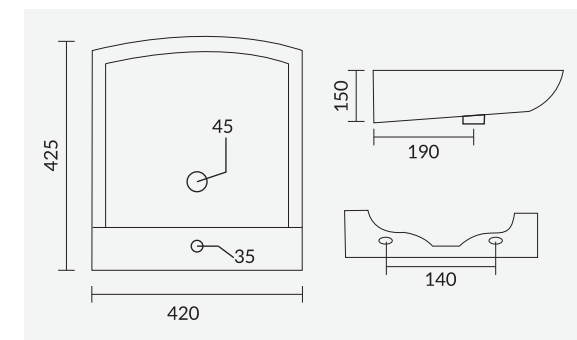

▶ FRANCO  
500x400x135mm

▶ INOX  
430x320x120mm

▶ BLOOM  
485x370x130mm

▶ VITARA  
600x380x115mm

▶ **CELIO**  
420x420x140mm

▶ **IRIS**  
400x305x120mm

▶ **RETRO**  
355x355x155mm

▶ **MINI-SHALLOW**  
350x265x135mm

▶ **PLAZA**  
470x365x125mm

LIZA  
550x375x115mm

LINEA  
440x340x115mm

SKY  
485x375x135mm

MINI-IMPERIAL  
365x250x110mm

LUMINA  
480x350x105mm

▶ MANGO  
500x310x170mm

▶ SMILE  
420x330x230mm

▶ DANE  
465x365x135mm

▶ SLEEK  
415x220x115mm

▶ FUSION  
380x265x125mm

▶ CANON  
375x250x150mm

▶ RUPA  
450x360x180mm

▶ CHIPRA  
445x330x220mm

▶ SOBER  
470x345x180mm

▶ ROMEO  
420x340x140mm

▶ 16"x16" CORNER

▶ NEW CORNER  
350x400x145mm

▶ SHIP  
420x430x150mm

▶ **CAPSULE**  
335x340x510mm

▶ **SMALL URINAL**  
400x250x290mm

▶ **LARGE URINAL**  
590x350x370mm

▶ **FLAT BACK URINAL**  
320x265x450mm