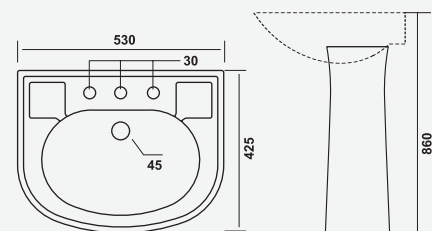

▶ HARNI -3009  
P-Trap 595x440x360mm  
Anglo Indian E.W.C.

▶ HARNI -3009  
S-Trap 540x460x405mm  
Anglo Indian E.W.C.

Washing hands has never been so stylish and intelligent. Our designs bring out the best of aesthetics and functionality to simple act of the wash.

▶ NEPTUNE  
580x465x840mm

▶ **RAJWADI**  
650x510x900mm

▶ **CLASSIC**  
550x420x870mm

▶ **ROMA**  
530x425x860mm

▶ **VINTAGE**  
610x490x870mm

▶ DOLPHIN  
445x525x855mm

▶ SOLDER  
625x450x850mm

▶ WONDER  
585x490x860mm

JUPITER  
620x450x840mm

CRECENT  
600x480x870mm

STEPHY  
570x480x870mm

CITIZEN  
560x470x860mm

▶ **ENTICE**  
595x485x860mm

▶ **FERMI-HF**  
560x435x465mm

▶ **STEPHY-HF**  
570x500x475mm

▶ **ROMA-HF**  
530x435x540mm