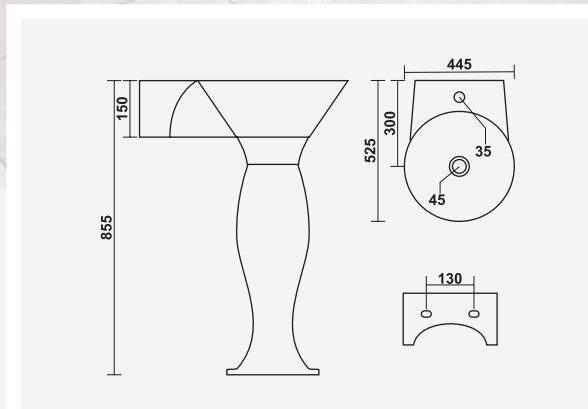

▶ HARNI -3009  
P-Trap 595x440x360mm  
Anglo Indian E.W.C.

▶ HARNI -3009  
S-Trap 540x460x405mm  
Anglo Indian E.W.C.

Washing hands has never been so stylish and intelligent. Our designs bring out the best of aesthetics and functionality to simple act of the wash.

▶ NEPTUNE  
580x465x840mm

▶ **RAJWADI**  
650x510x900mm

▶ **CLASSIC**  
550x420x870mm

▶ **ROMA**  
530x425x860mm

▶ **VINTAGE**  
610x490x870mm

▶ DOLPHIN  
445x525x855mm

▶ SOLDER  
625x450x850mm

▶ WONDER  
585x490x860mm

JUPITER  
620x450x840mm

CRECENT  
600x480x870mm

STEPHY  
570x480x870mm

CITIZEN  
560x470x860mm

▶ **ENTICE**  
595x485x860mm

▶ **FERMI-HF**  
560x435x465mm

▶ **STEPHY-HF**  
570x500x475mm

▶ **ROMA-HF**  
530x435x540mm

▶ VANITY  
600x450mm

▶ LAVA  
600x450x130mm

▶ PRINCE  
600x380x135mm

▶ BOSSY  
600x450x130mm

▶ PETAL  
550x390x160mm

▶ **ORBIT**  
480x390x120mm

▶ **SQUARO**  
405x405x150mm

▶ **SHALLOW**  
415x345x180mm